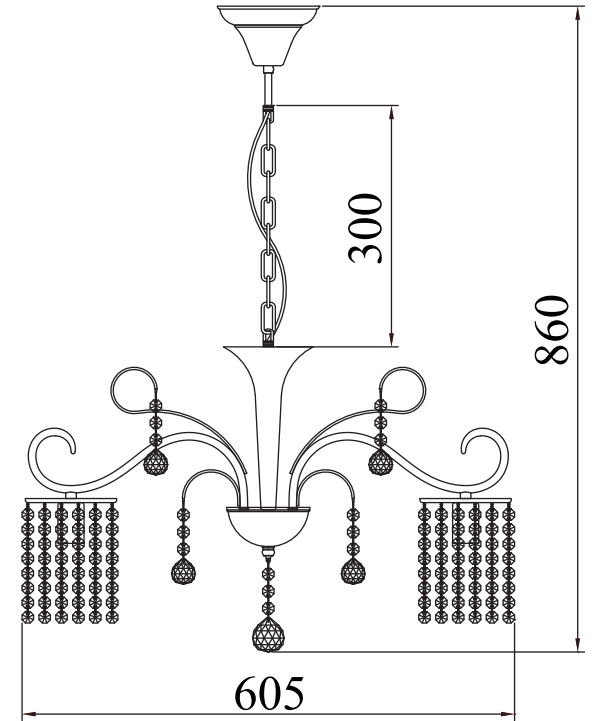

FREYA
TRADITION OF QUALITY

INSTRUCTION

MODEL: FR1127-PL-05-CH
CHANDELIER

5 x E14 (40w)

FREYA-LIGHT.COM