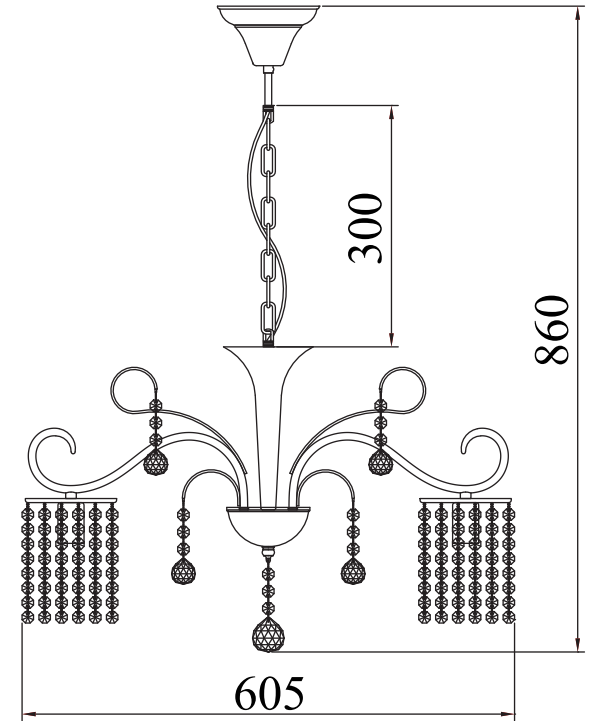

FREYA
TRADITION OF QUALITY

INSTRUCTION

MODEL: FR1127-PL-05-G
CHANDELIER

5 x E14 (40w)

FREYA-LIGHT.COM