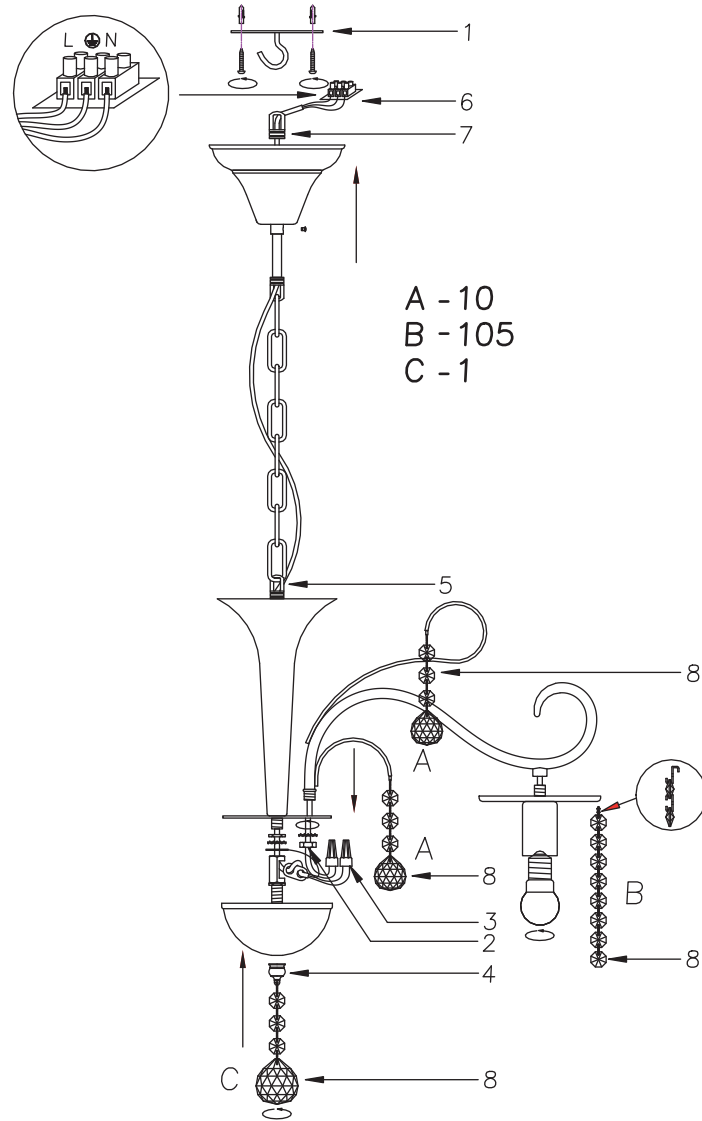

FREYA
TRADITION OF QUALITY

INSTRUCTION

MODEL: FR1127-PL-05-G
CHANDELIER

5 x E14 (40w)

FREYA-LIGHT.COM