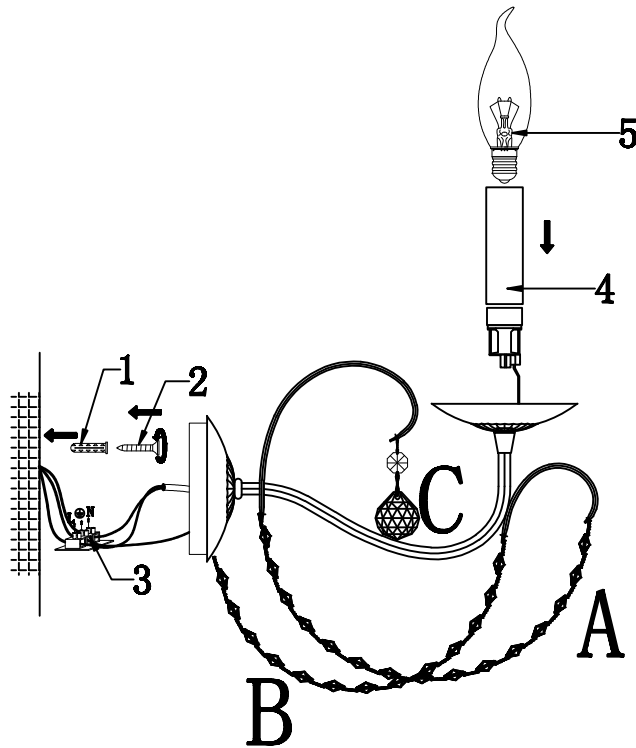

# INSTRUCTION

**MODEL:** FR1312-WL-01-G  
WALL LAMP

A-1  
B-1  
C-1

1 X E14 (60W)

FREYA-LIGHT.COM