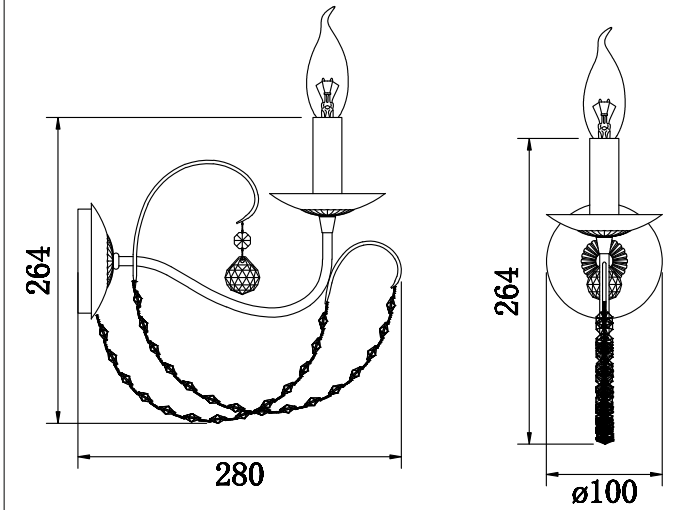

# INSTRUCTION

**MODEL:** FR1312-WL-01-G  
WALL LAMP

A-1  
B-1  
C-1

1 X E14 (60W)

FREYA-LIGHT.COM