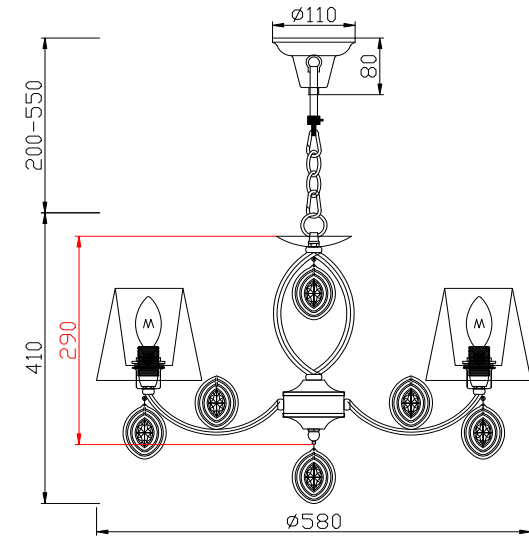

FREYA
TRADITION OF QUALITY

Instruction

FR2003PL-05CH

5 x E14 (40W)

Model: FR2003PL-05CH
Series: Luciana

Ceiling Lamps