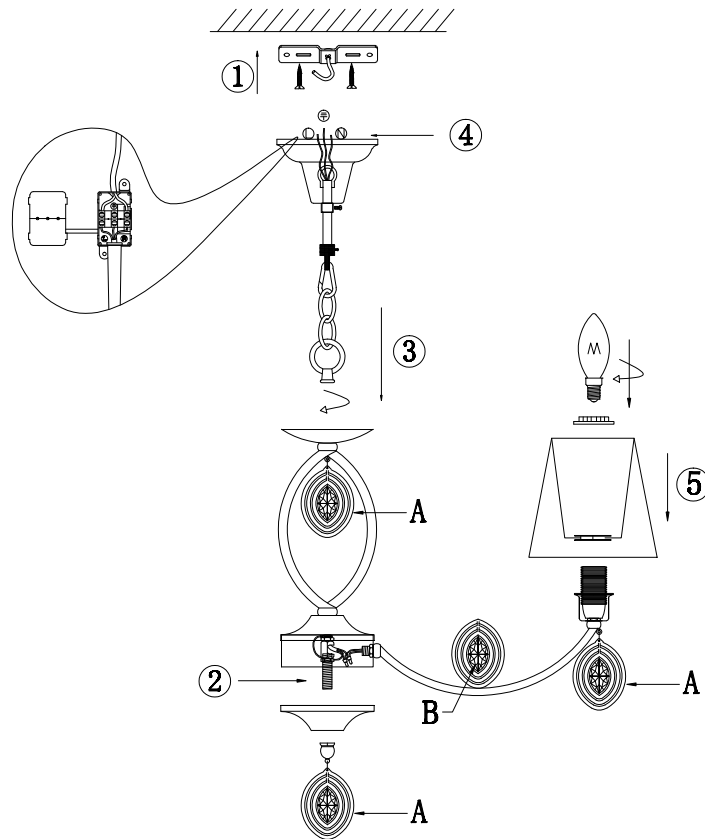

FREYA
TRADITION OF QUALITY

Instruction

FR2003PL-07CH

7 x E14 (40W)

Model: FR2003PL-07CH

Series: Luciana

Ceiling Lamps