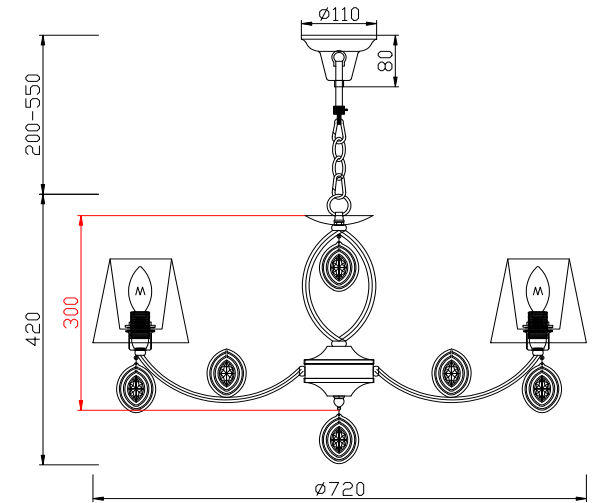

FREYA
TRADITION OF QUALITY

Instruction

FR2003PL-07CH

7 x E14 (40W)

Model: FR2003PL-07CH

Series: Luciana

Ceiling Lamps