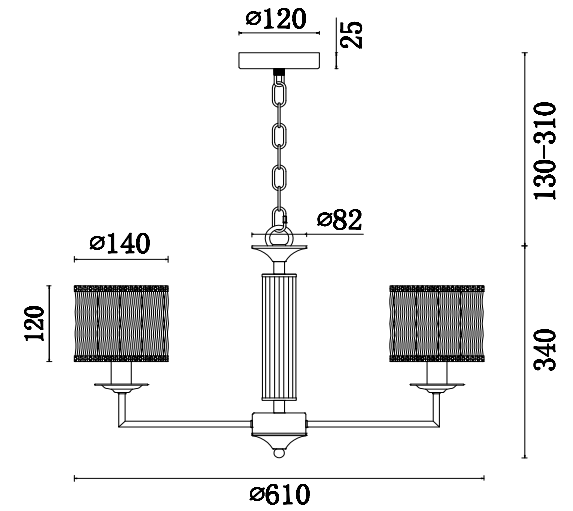

# Instruction

FR2006PL-05BZ

5 x E14 (40W)

Model: FR2006PL-05BZ

Series: Felina

Ceiling Lamps