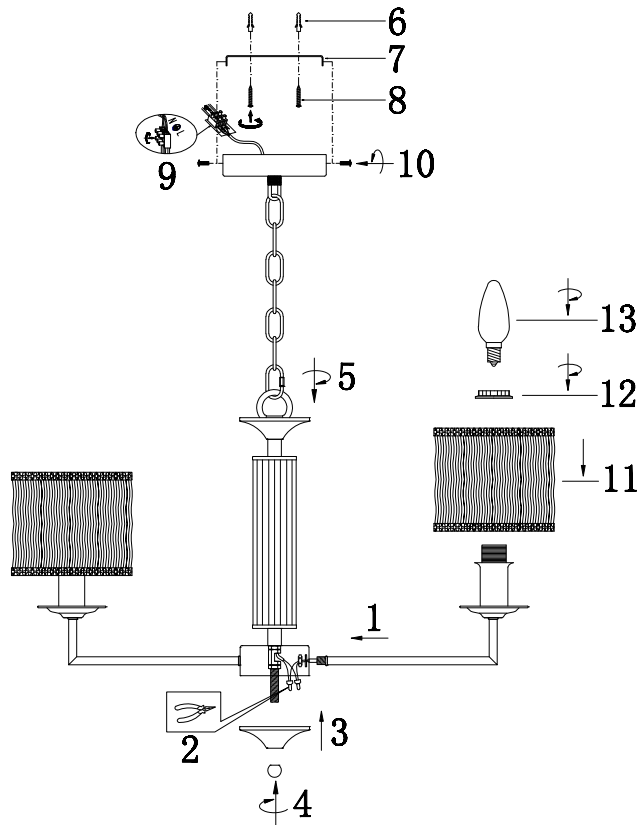

# Instruction

FR2006PL-05BZ

5 x E14 (40W)

Model: FR2006PL-05BZ

Series: Felina

Ceiling Lamps