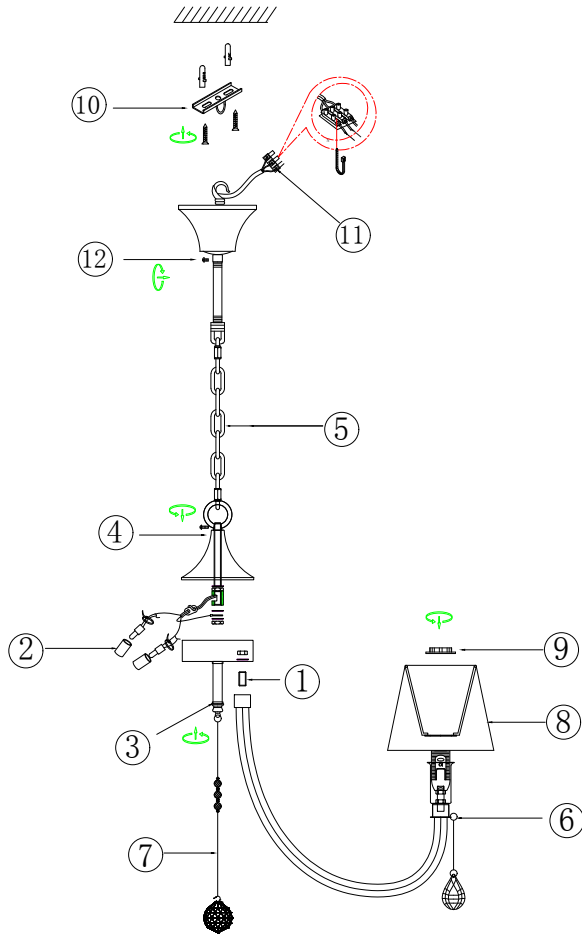

FREYA
TRADITION OF QUALITY

Instruction

FR2010PL-08BZ

8 x E14 (40W)

Model: FR2010PL-08BZ
Series: Betty

Ceiling Lamps