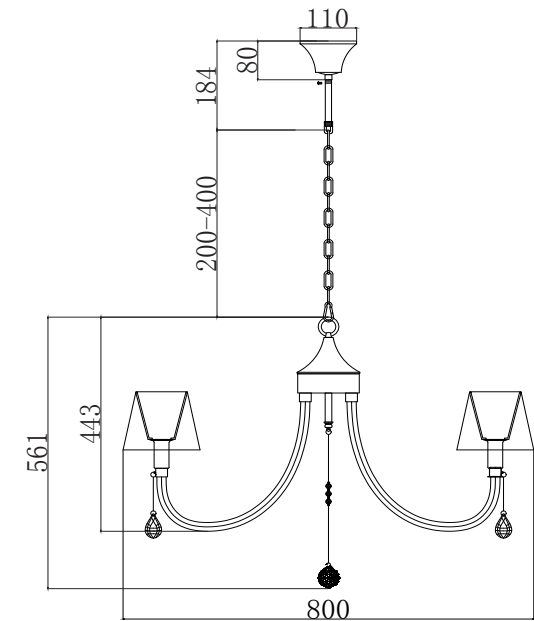

FREYA
TRADITION OF QUALITY

Instruction

FR2010PL-08BZ

8 x E14 (40W)

Model: FR2010PL-08BZ
Series: Betty

Ceiling Lamps