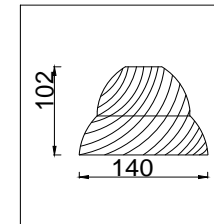

# Instruction

FR2013CL-05N

5 x E27 (60W)

Model: FR2013CL-05N

Series: Berta

Ceiling Lamps