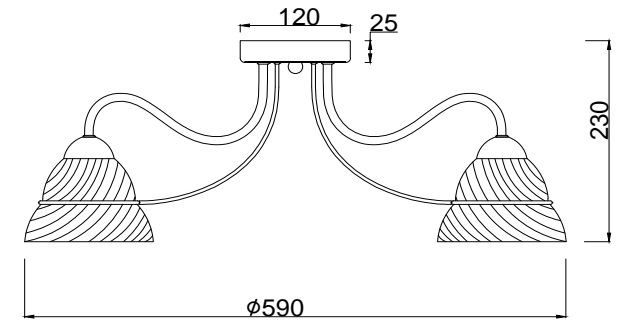

# Instruction

FR2013CL-05N

5 x E27 (60W)

Model: FR2013CL-05N

Series: Berta

Ceiling Lamps