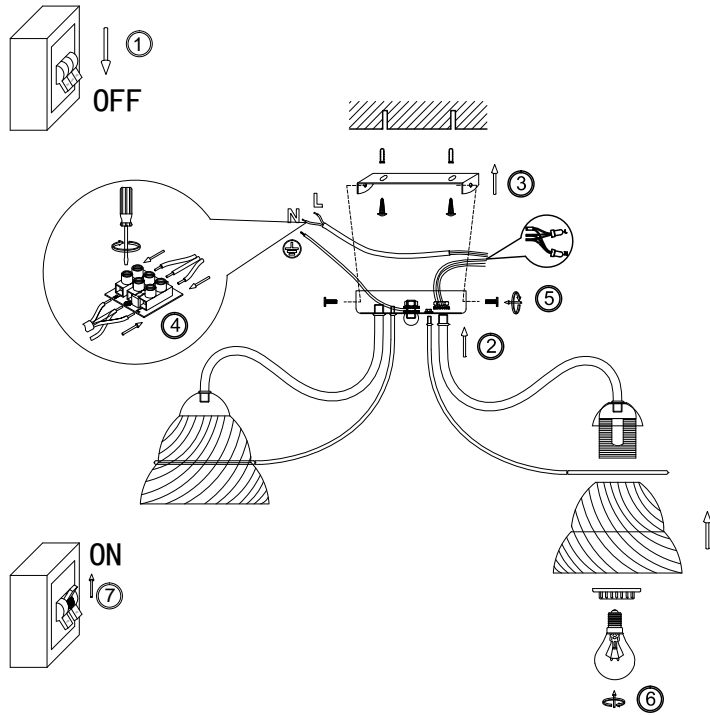

# Instruction

FR2013CL-05N

5 x E27 (60W)

Model: FR2013CL-05N

Series: Berta

Ceiling Lamps