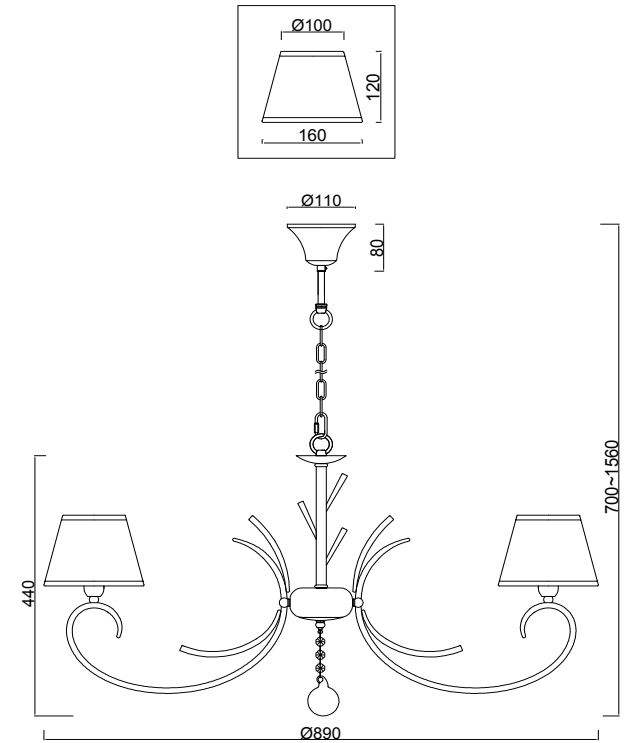

FREYA
TRADITION OF QUALITY

Instruction

FR2013PL-08G

8 x E14 (40W)

Model: FR2013PL-08G
Collection: Classic
Series: Gisela

Ceiling Lamps