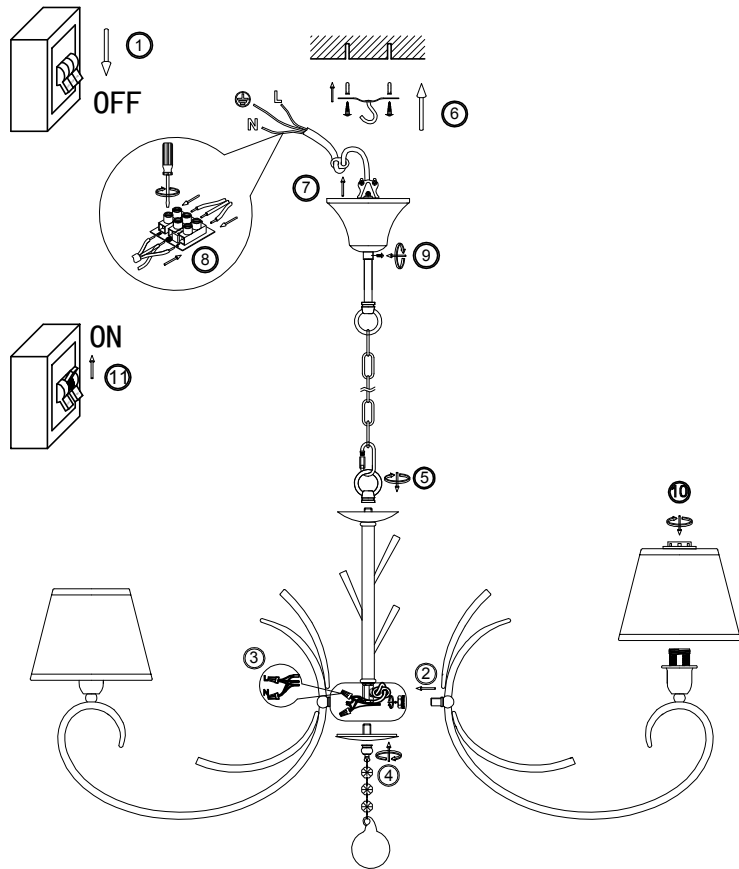

FREYA
TRADITION OF QUALITY

Instruction

FR2013PL-08G

8 x E14 (40W)

Model: FR2013PL-08G
Collection: Classic
Series: Gisela

Ceiling Lamps