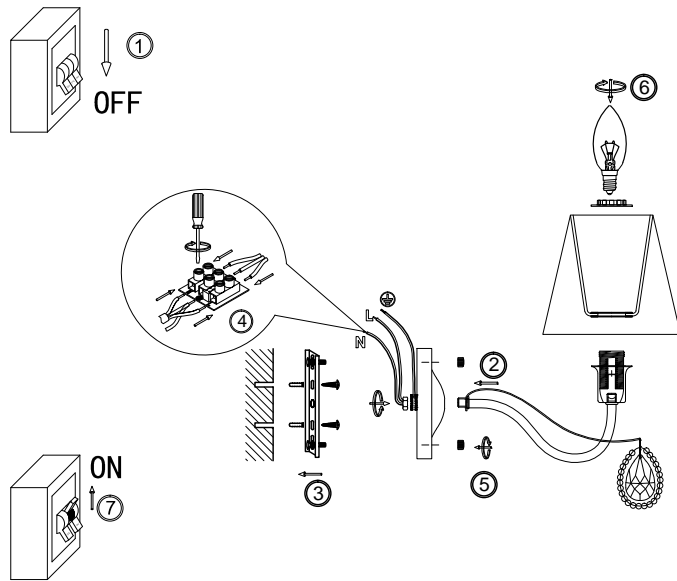

FREYA
TRADITION OF QUALITY

Instruction

FR2015WL-01S

1 x E14 (40W)

Model: FR2015WL-01S

Series: Nicol

Wall Lamps