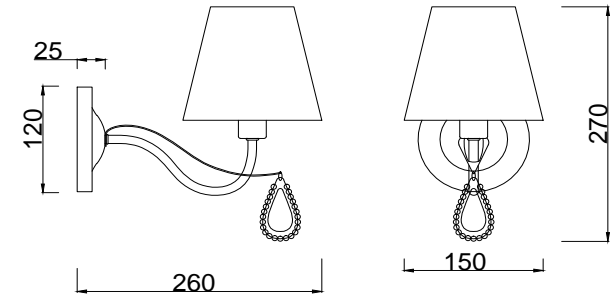

FREYA
TRADITION OF QUALITY

Instruction

FR2015WL-01S

1 x E14 (40W)

Model: FR2015WL-01S

Series: Nicol

Wall Lamps