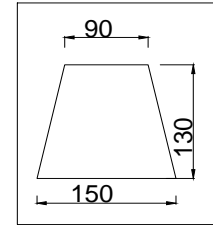

FREYA
TRADITION OF QUALITY

Instruction

FR2015WL-01S

1 x E14 (40W)

Model: FR2015WL-01S

Series: Nicol

Wall Lamps