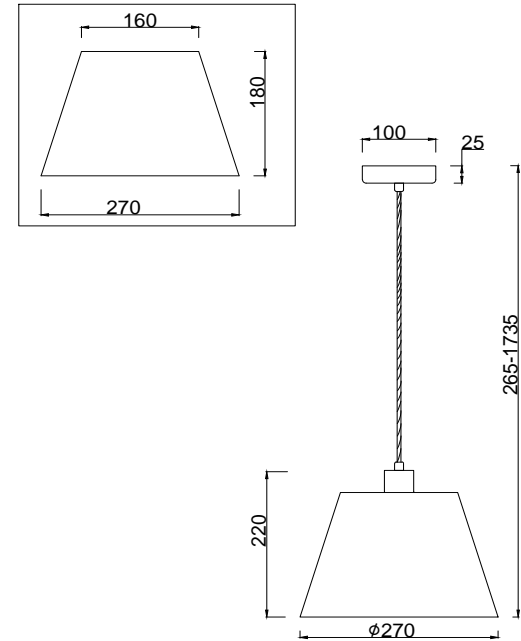

FREYA
TRADITION OF QUALITY

Instruction

FR2016PL-01BZ

1 x E27 (60W)

Model: FR2016PL-01BZ
Series: Alessandra

Ceiling Lamps