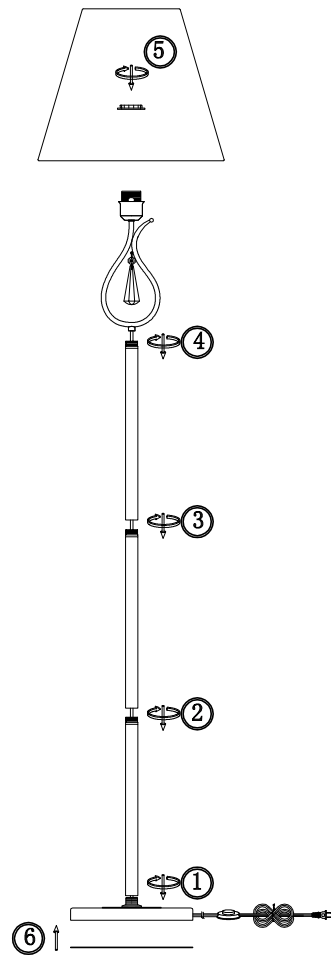

# Instruction

FR2019FL-01BS

1 x E27 (60W)

Model: FR2019FL-01BS  
Collection: Classic

Floor Lamps