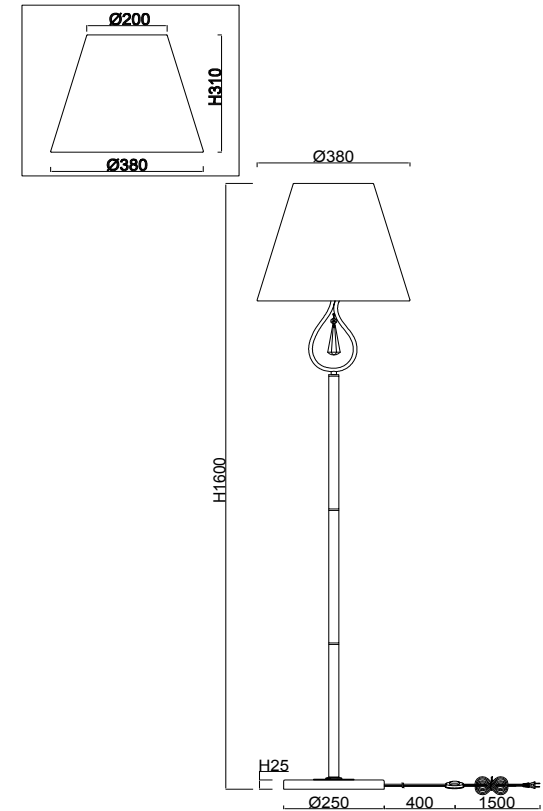

# Instruction

FR2019FL-01BS

1 x E27 (60W)

Model: FR2019FL-01BS  
Collection: Classic

Floor Lamps