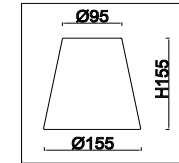

# Instruction

FR2019PL-05BS

H800-1640

Model: FR2019PL-05BS  
Collection: Classic

Ceiling Lamps