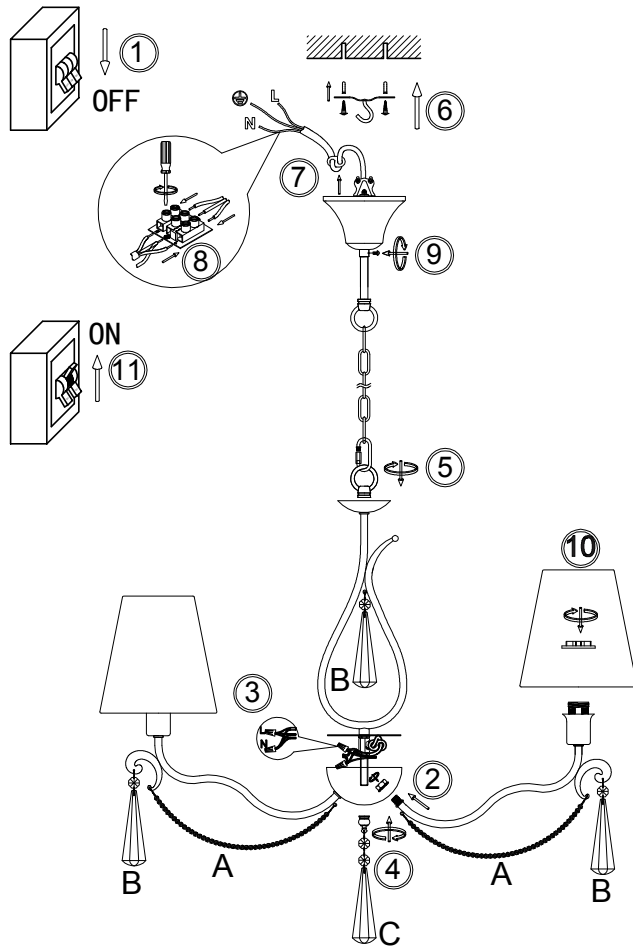

# Instruction

FR2019PL-05BS

H800-1640

Model: FR2019PL-05BS  
Collection: Classic

Ceiling Lamps