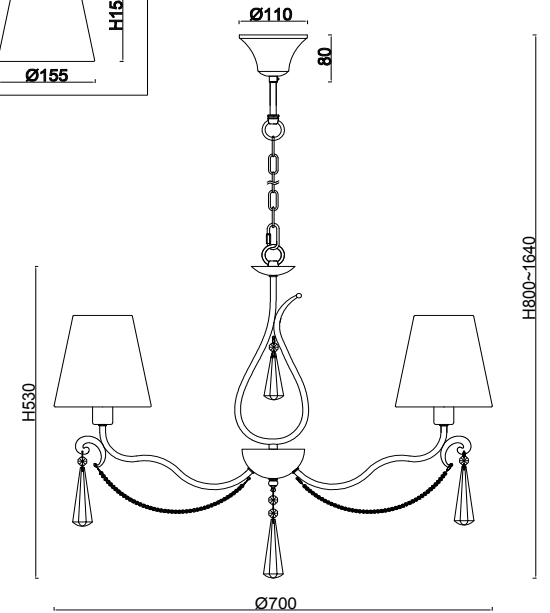

# Instruction

FR2019PL-05BS

H800-1640

Model: FR2019PL-05BS  
Collection: Classic

Ceiling Lamps