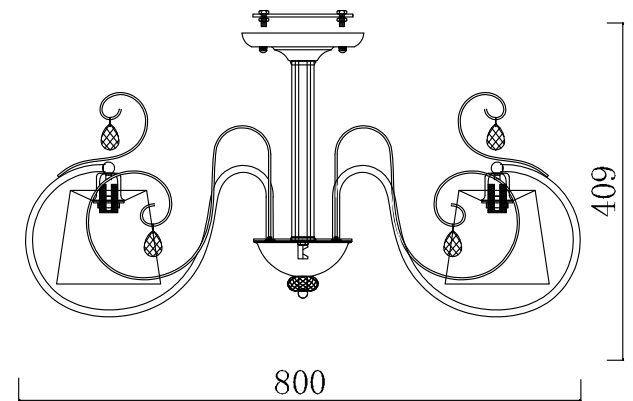

# INSTRUCTION

**MODEL:** FR2020-CL-06-BG  
CHANDELIER

6 X E14 (40W)

FREYA-LIGHT.COM