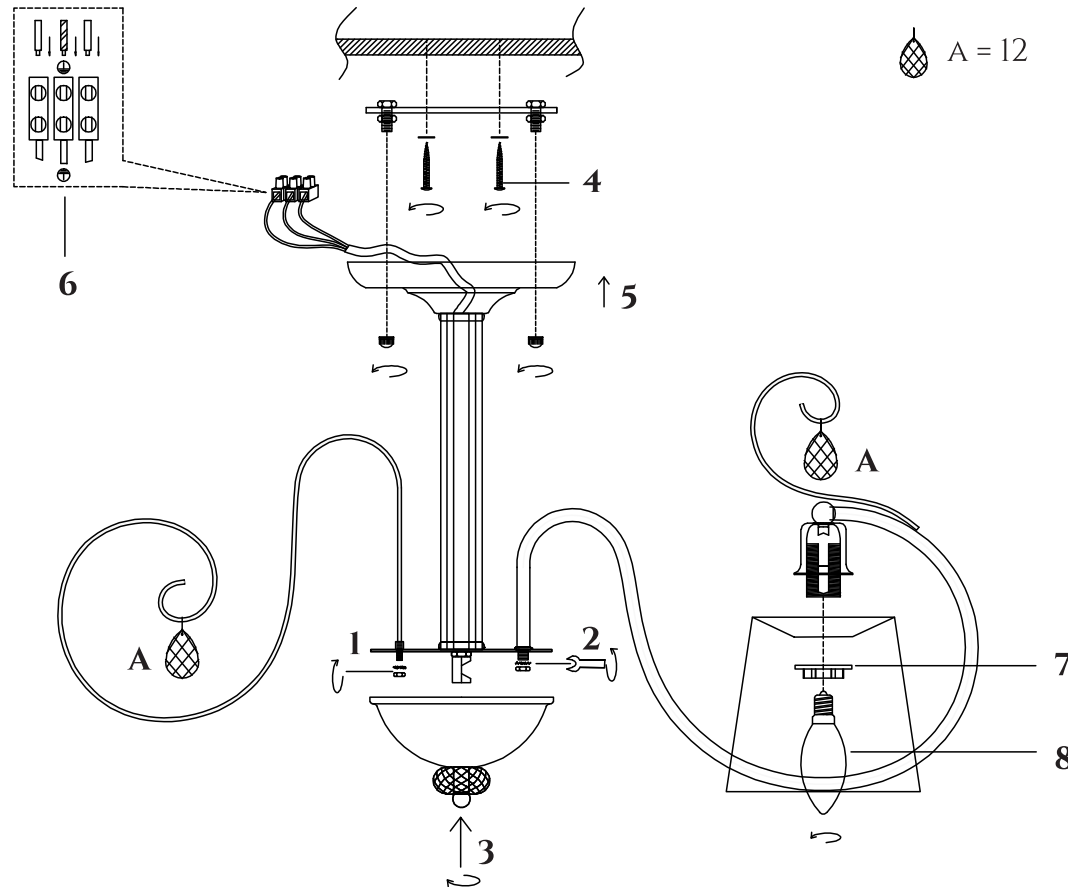

# INSTRUCTION

**MODEL:** FR2020-CL-06-BG  
CHANDELIER

6 X E14 (40W)

FREYA-LIGHT.COM