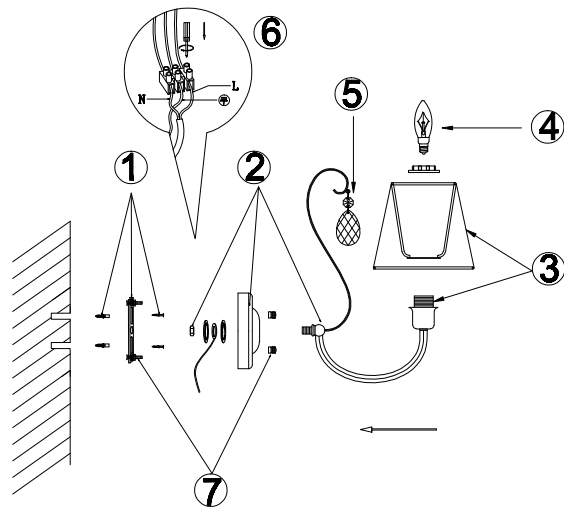

FREYA
TRADITION OF QUALITY

Instruction

FR2030WL-02G

1 x E14 (40W)

Model: FR2030WL-02G
Series: Vanda

Wall Lamps