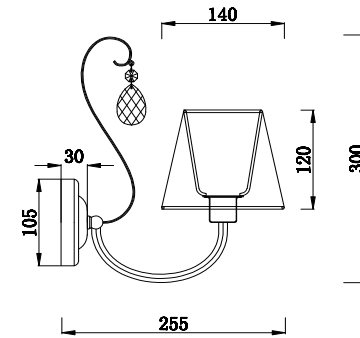

FREYA
TRADITION OF QUALITY

Instruction

FR2030WL-02G

1 x E14 (40W)

Model: FR2030WL-02G
Series: Vanda

Wall Lamps