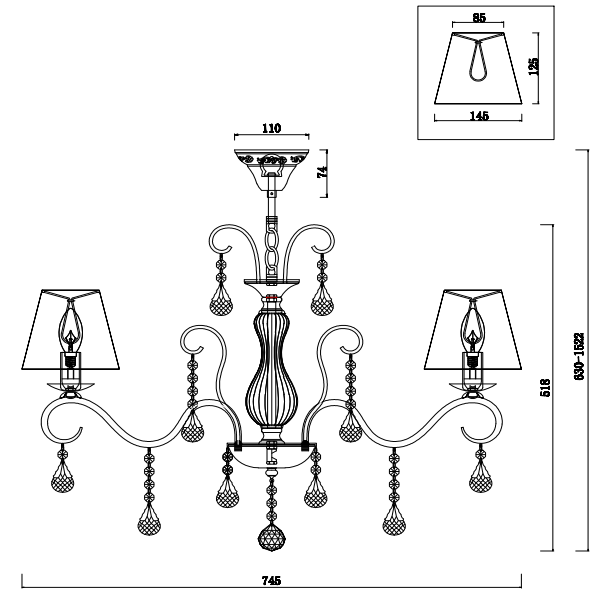

# Instruction

FR2032PL-07W

7 x E14 (40W)

Model: FR2032PL-07W  
Series: Lucretia

Ceiling Lamps