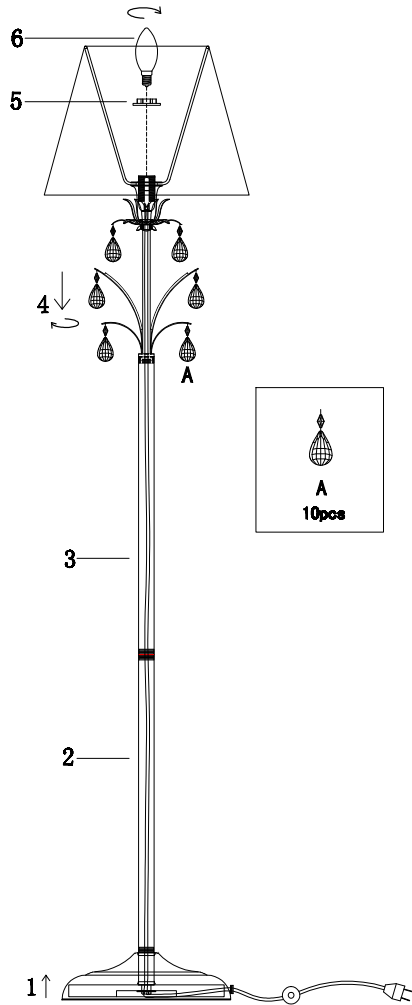

# Instruction

FR2033FL-01S

1 x E27 (40W)

Model: FR2033FL-01S  
Series: Alexandra

Floor Lamps