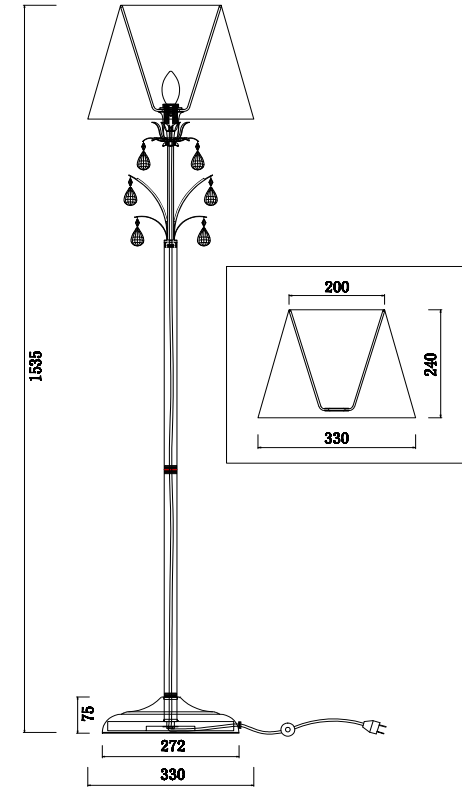

# Instruction

FR2033FL-01S

1 x E27 (40W)

Model: FR2033FL-01S  
Series: Alexandra

Floor Lamps