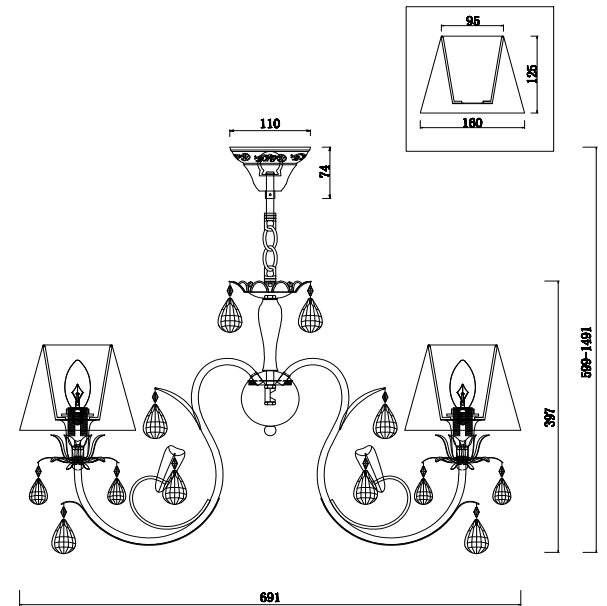

FREYA
TRADITION OF QUALITY

Instruction

FR2033PL-05S

5 x E14 (40W)

Model: FR2033PL-05S

Series: Alexandra

Ceiling Lamps