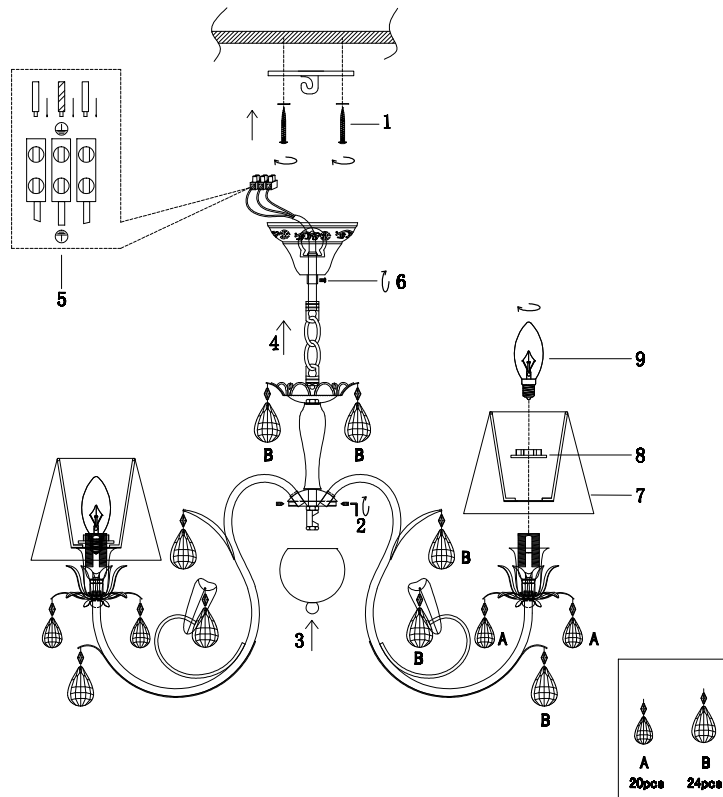

FREYA
TRADITION OF QUALITY

Instruction

FR2033PL-05S

5 x E14 (40W)

Model: FR2033PL-05S

Series: Alexandra

Ceiling Lamps