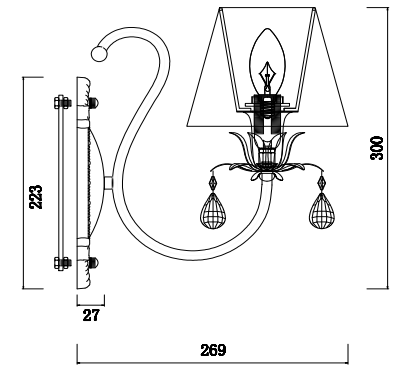

FREYA
TRADITION OF QUALITY

Instruction

FR2033WL-01S

1 x E14 (40W)

Model: FR2033WL-01S
Series: Alexandra

Wall Lamps