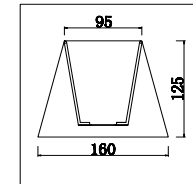

FREYA
TRADITION OF QUALITY

Instruction

FR2033WL-01S

1 x E14 (40W)

Model: FR2033WL-01S
Series: Alexandra

Wall Lamps