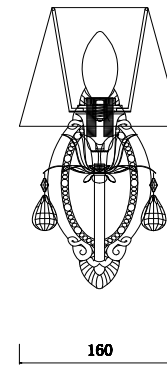

FREYA
TRADITION OF QUALITY

Instruction

FR2033WL-01S

1 x E14 (40W)

Model: FR2033WL-01S
Series: Alexandra

Wall Lamps