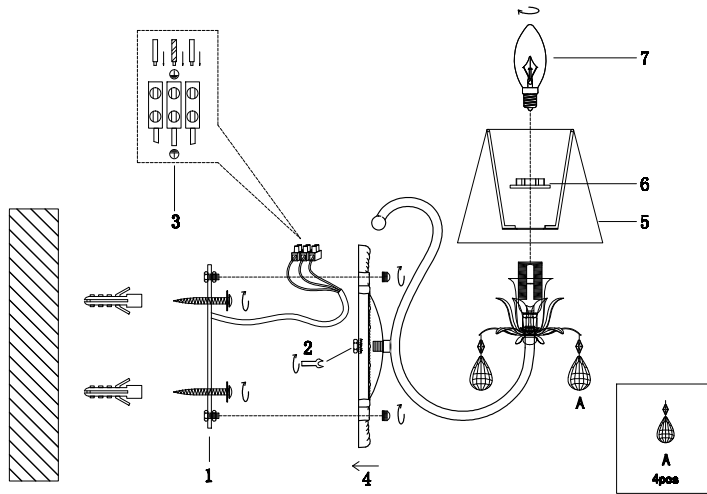

FREYA
TRADITION OF QUALITY

Instruction

FR2033WL-01S

1 x E14 (40W)

Model: FR2033WL-01S
Series: Alexandra

Wall Lamps