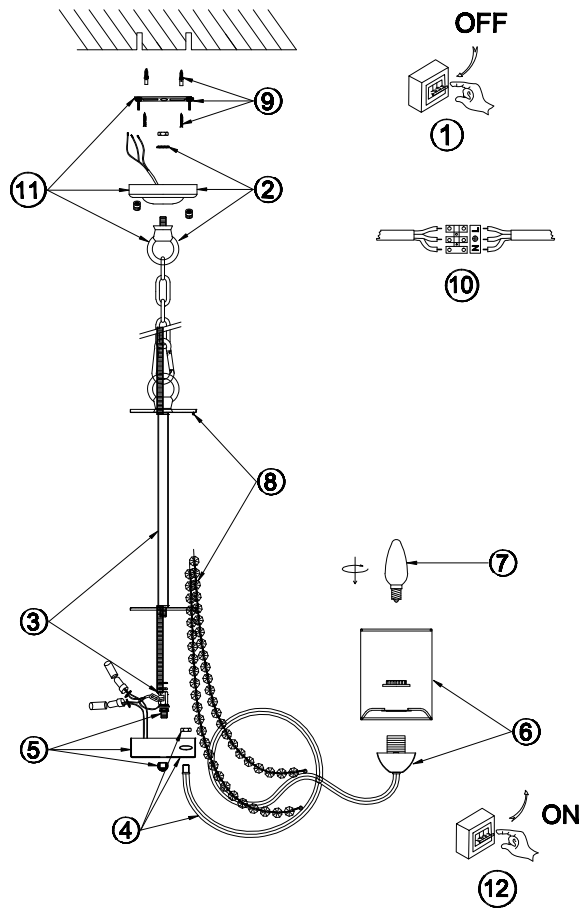

FREYA
TRADITION OF QUALITY

Instruction

FR2036PL-08G

8 x E14 (40W)

Model: FR2036PL-08G
Series: Bonadonna

Ceiling Lamps