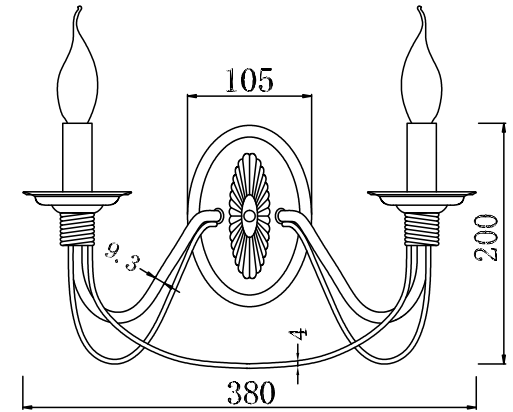

# INSTRUCTION

**MODEL:** FR2046-WL-02-WG  
SCONCE

2 X E14 (60W)

FREYA-LIGHT.COM