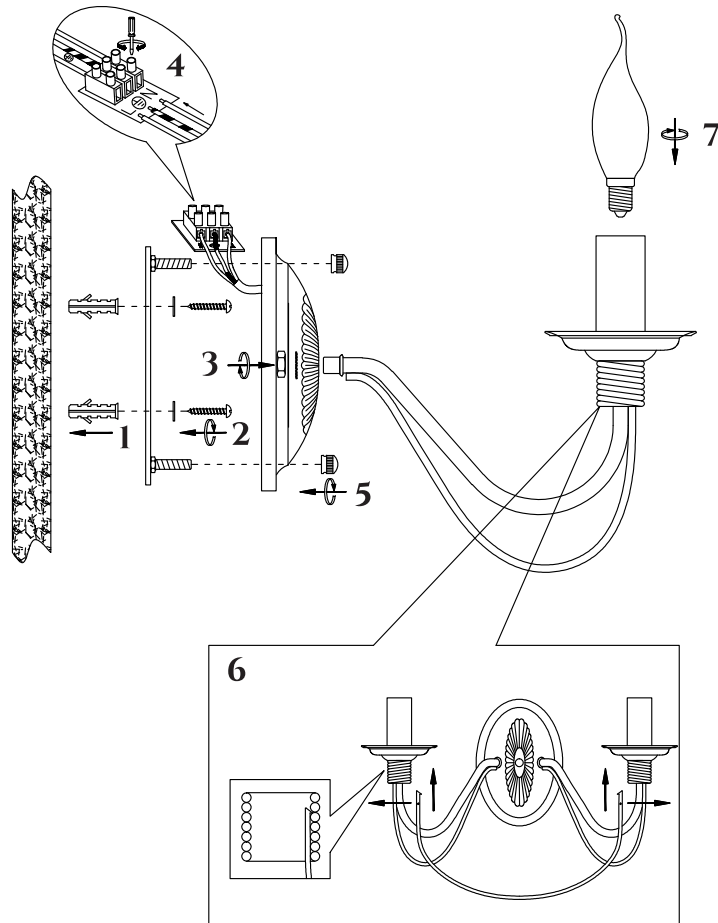

# INSTRUCTION

**MODEL:** FR2046-WL-02-WG  
SCONCE

2 X E14 (60W)

FREYA-LIGHT.COM