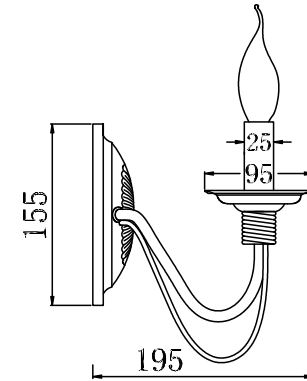

# INSTRUCTION

**MODEL:** FR2046-WL-02-WG  
SCONCE

2 X E14 (60W)

FREYA-LIGHT.COM