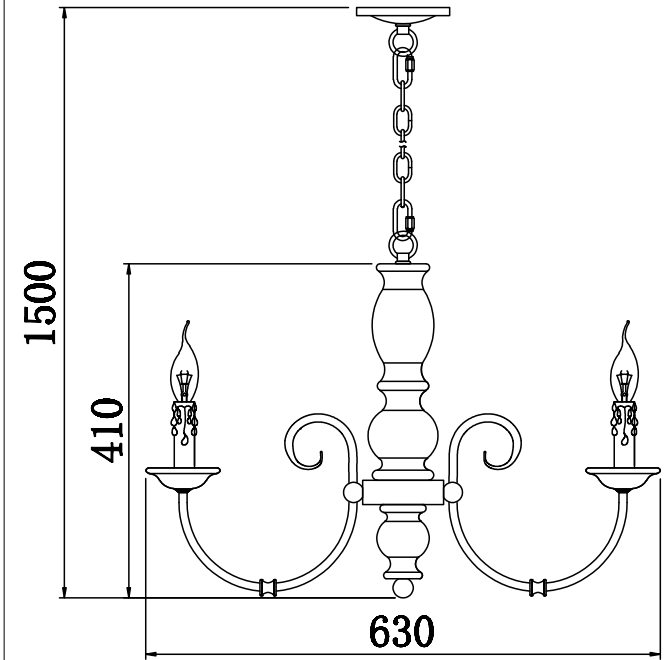

FREYA
TRADITION OF QUALITY

INSTRUCTION

MODEL: FR2170-PL-08-BR
CHANDELIER

8 x E14 (60W)

FREYA-LIGHT.COM