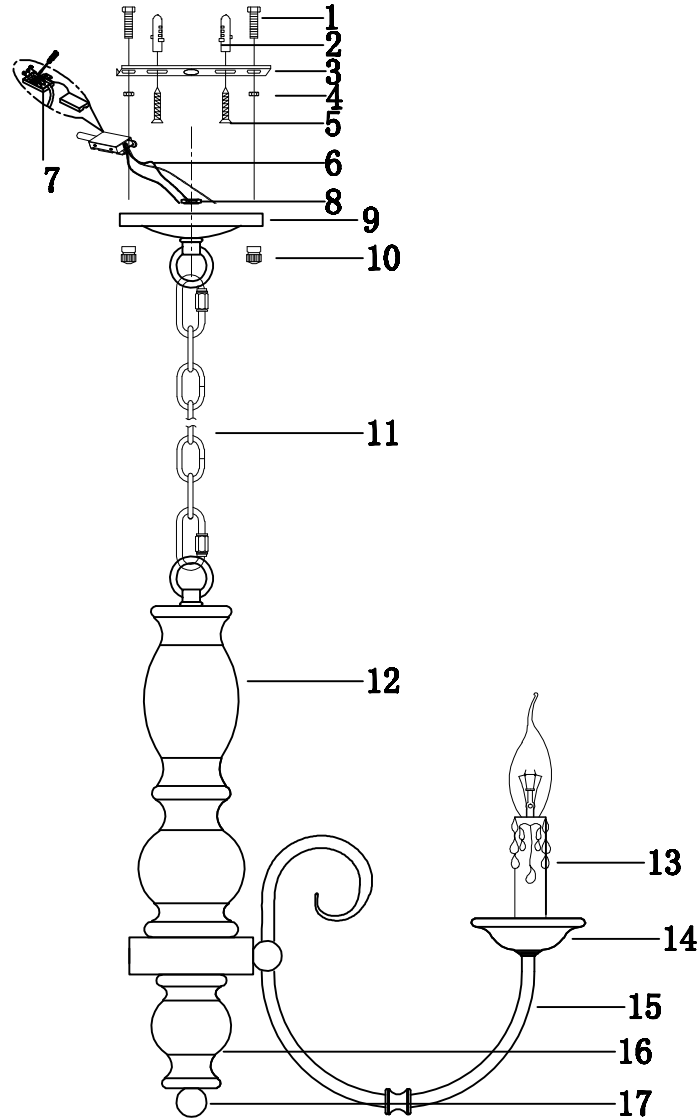

FREYA
TRADITION OF QUALITY

INSTRUCTION

MODEL: FR2170-PL-08-BR
CHANDELIER

8 x E14 (60W)

FREYA-LIGHT.COM