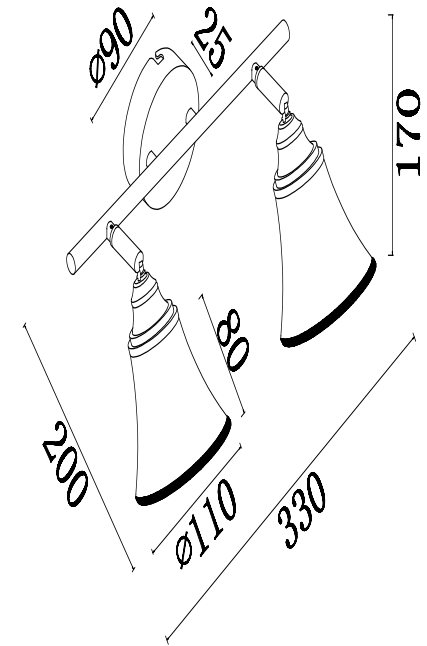

# Instruction

FR2272-CW-02-BS

2 x E14 (40W)

Model: FR2272-CW-02-BS

Series: Jasinta

Wall Lamps