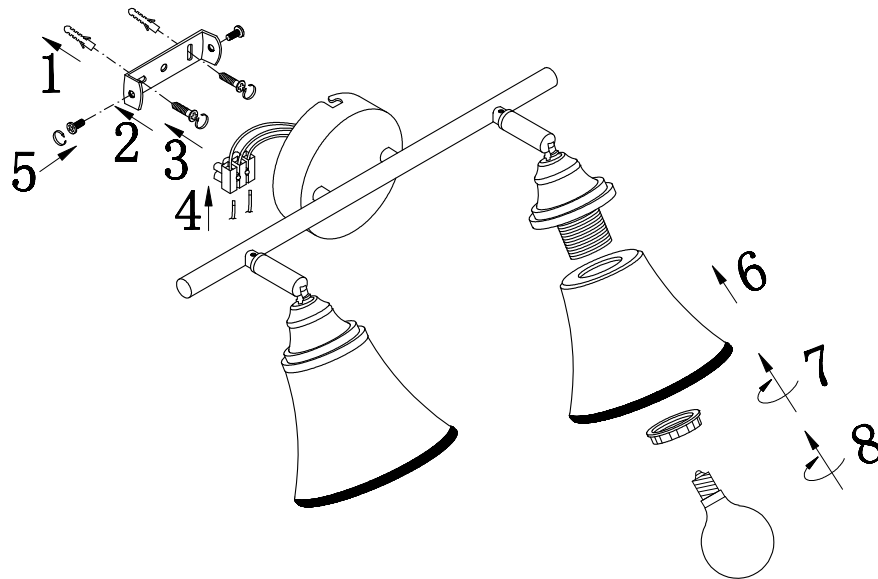

# Instruction

FR2272-CW-02-BS

2 x E14 (40W)

Model: FR2272-CW-02-BS

Series: Jasinta

Wall Lamps