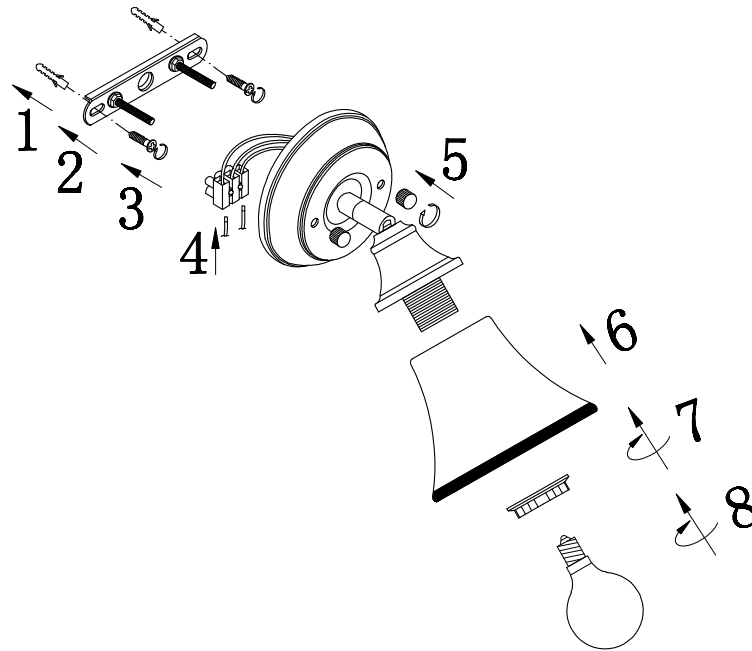

FREYA
TRADITION OF QUALITY

Instruction

FR2272-WL-01-BS

1 x E14 (40W)

Model: FR2272-WL-01-BS

Series: Jasinta

Wall Lamps