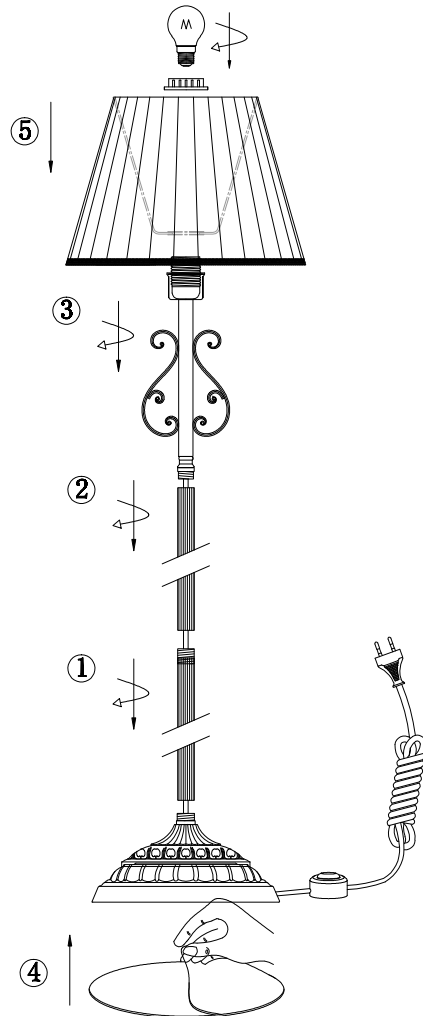

FREYA
TRADITION OF QUALITY

Instruction

FR2290FL-01W

1 x E27 (40W)

Model: FR2290FL-01W
Series: Sunrise

Floor Lamps