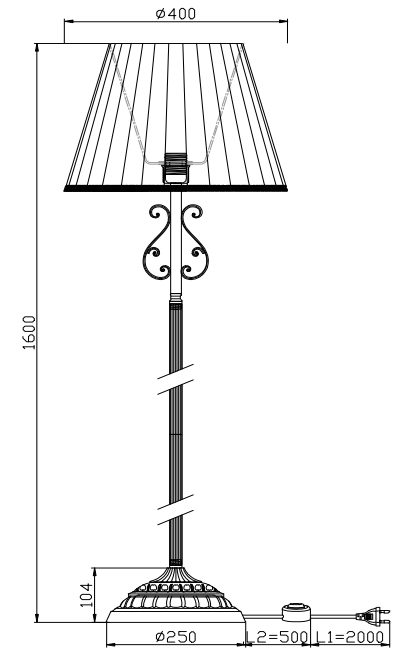

FREYA
TRADITION OF QUALITY

Instruction

FR2290FL-01W

1 x E27 (40W)

Model: FR2290FL-01W
Series: Sunrise

Floor Lamps