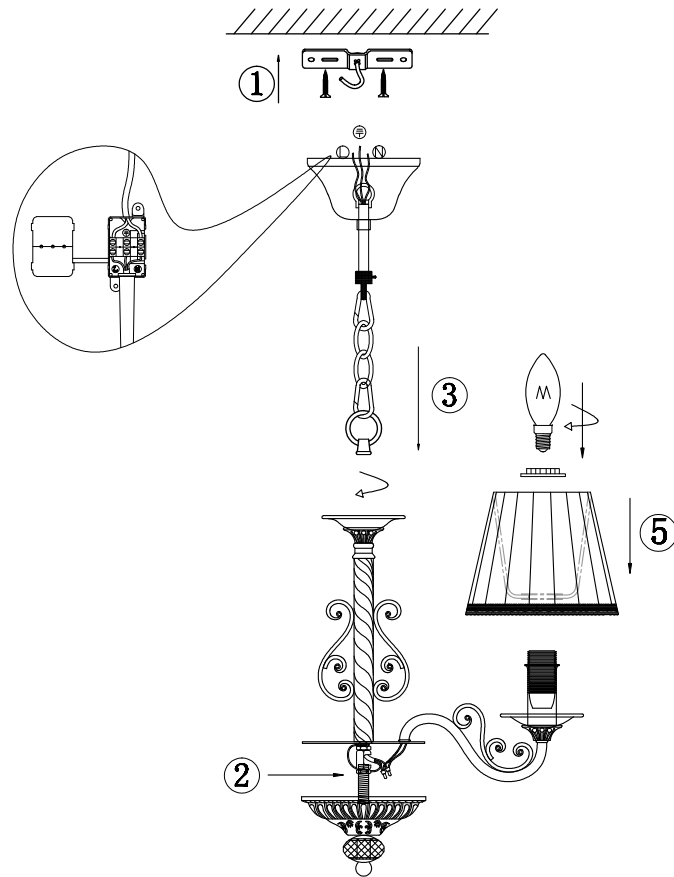

FREYA
TRADITION OF QUALITY

Instruction

FR2290PL-03W

3 x E14 (40W)

Model: FR2290PL-03W
Series: Sunrise

Ceiling Lamps