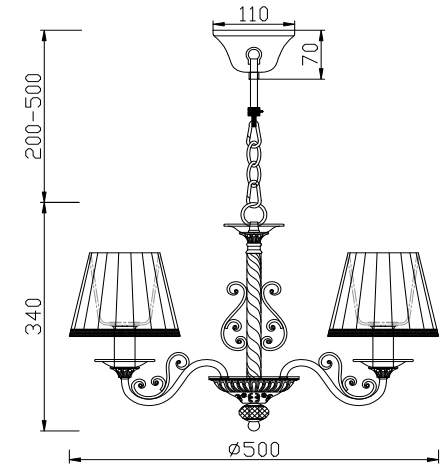

FREYA
TRADITION OF QUALITY

Instruction

FR2290PL-03W

3 x E14 (40W)

Model: FR2290PL-03W
Series: Sunrise

Ceiling Lamps