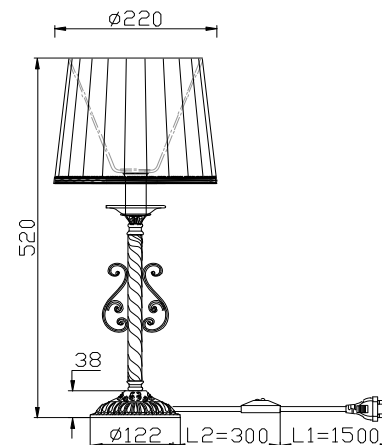

FREYA
TRADITION OF QUALITY

Instruction

FR2290TL-01W

1 x E14 (40W)

Model: FR2290TL-01W

Series: Sunrise

Table Lamps