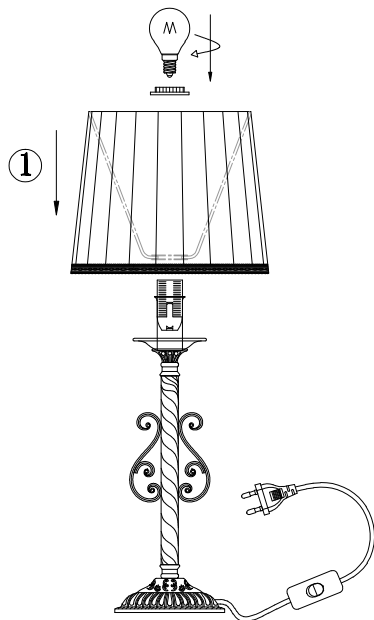

FREYA
TRADITION OF QUALITY

Instruction

FR2290TL-01W

1 x E14 (40W)

Model: FR2290TL-01W

Series: Sunrise

Table Lamps