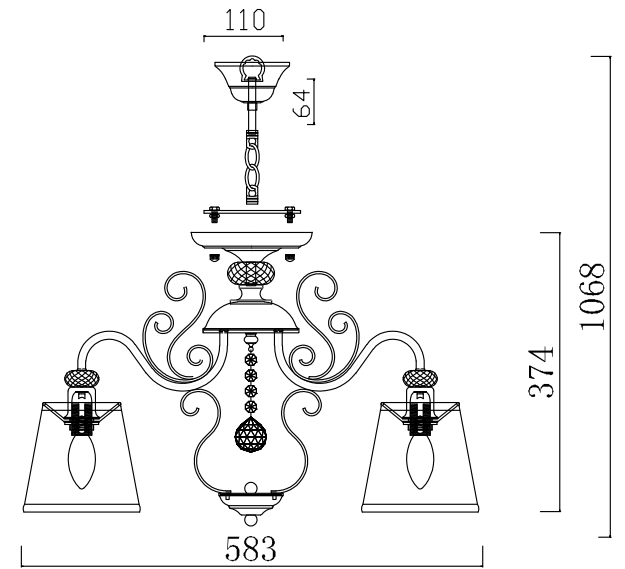

FREYA
TRADITION OF QUALITY

INSTRUCTION

MODEL: FR2405-PL-03-BZ
CHANDELIER

3 X E14 (40W)

FREYA-LIGHT.COM