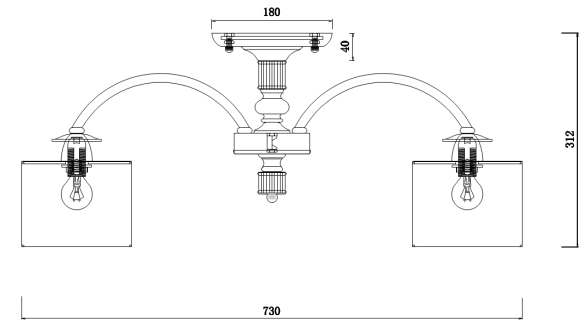

FREYA
TRADITION OF QUALITY

INSTRUCTION

Model: FR2539CL-06BS

Chandelier

6 x E14 (40W)

FREYA-LIGHT.COM