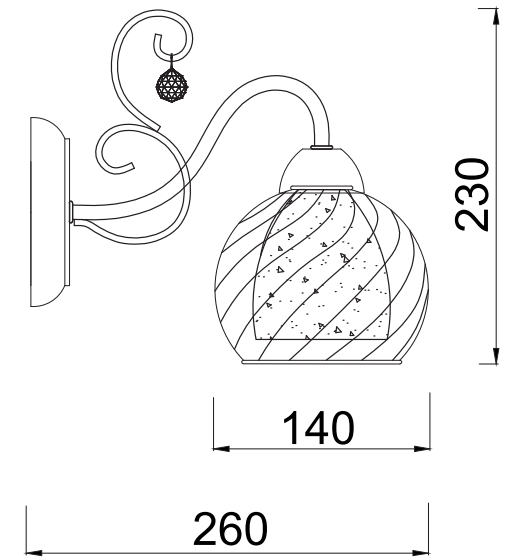

FREYA
TRADITION OF QUALITY

INSTRUCTION

MODEL: FR2662-WL-01-BZ

1 X E14 (40W)

FREYA-LIGHT.COM