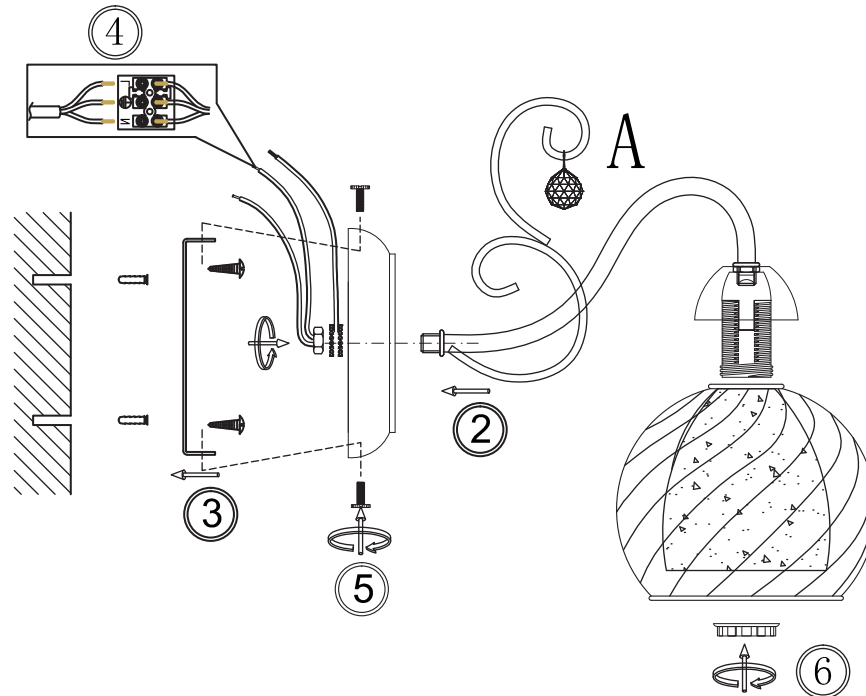

FREYA
TRADITION OF QUALITY

INSTRUCTION

MODEL: FR2662-WL-01-BZ

1 X E14 (40W)

FREYA-LIGHT.COM