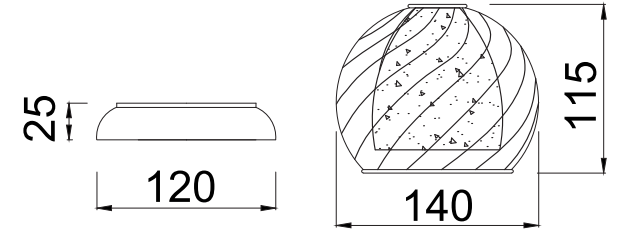

FREYA
TRADITION OF QUALITY

INSTRUCTION

MODEL: FR2662-WL-01-BZ

1 X E14 (40W)

FREYA-LIGHT.COM