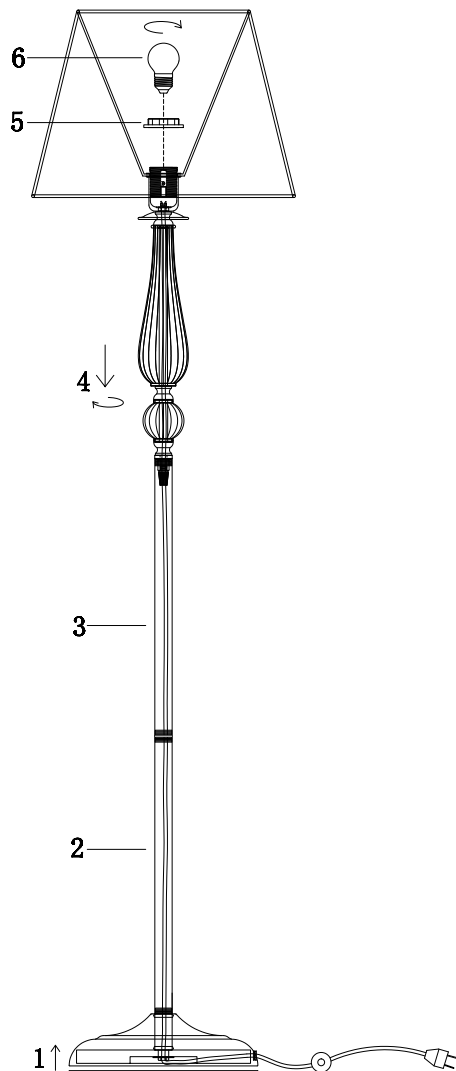

FREYA
TRADITION OF QUALITY

Instruction

FR2685FL-01BZ

1 x E14 (40W)

Model: FR2685FL-01BZ

Series: Inessa

Floor Lamps