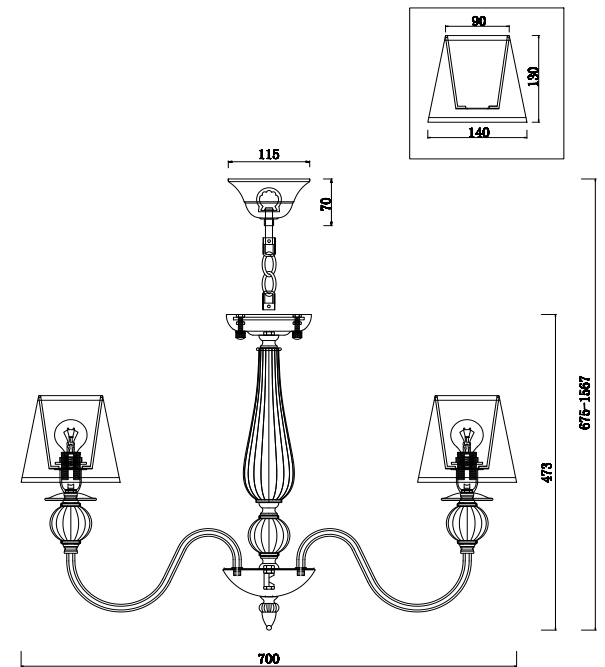

# Instruction

FR2685PL-07BZ

7 x E14 (40W)

Model: FR2685PL-07BZ

Series: Inessa

Ceiling Lamps