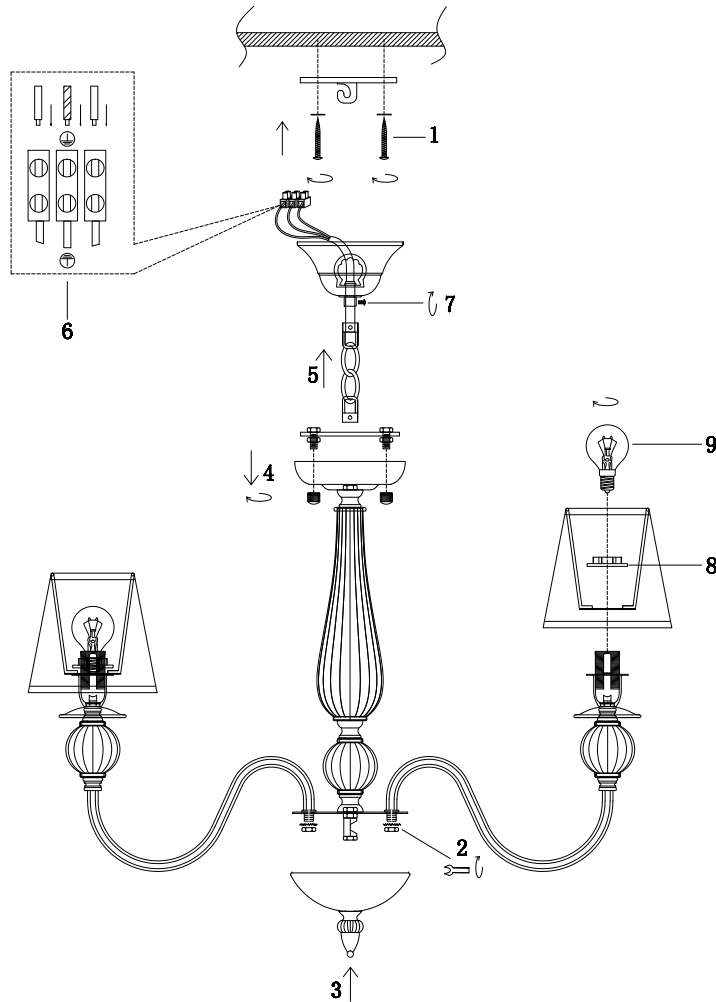

# Instruction

FR2685PL-07BZ

7 x E14 (40W)

Model: FR2685PL-07BZ

Series: Inessa

Ceiling Lamps