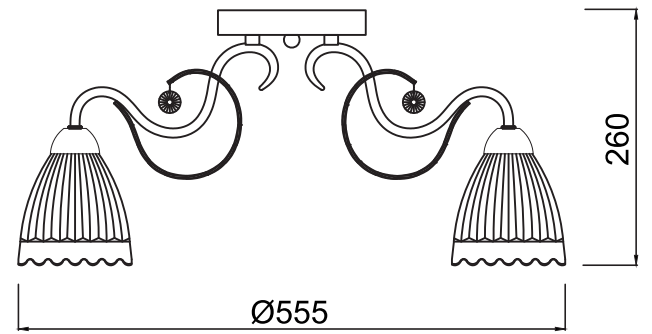

FREYA
TRADITION OF QUALITY

INSTRUCTION

MODEL: FR2757-PL-03-BZ
CHANDELIER

OFF

ON

3 x E14 (40W)

FREYA-LIGHT.COM