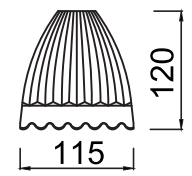

FREYA
TRADITION OF QUALITY

INSTRUCTION

MODEL: FR2757-PL-03-BZ
CHANDELIER

OFF

ON

3 x E14 (40W)

FREYA-LIGHT.COM