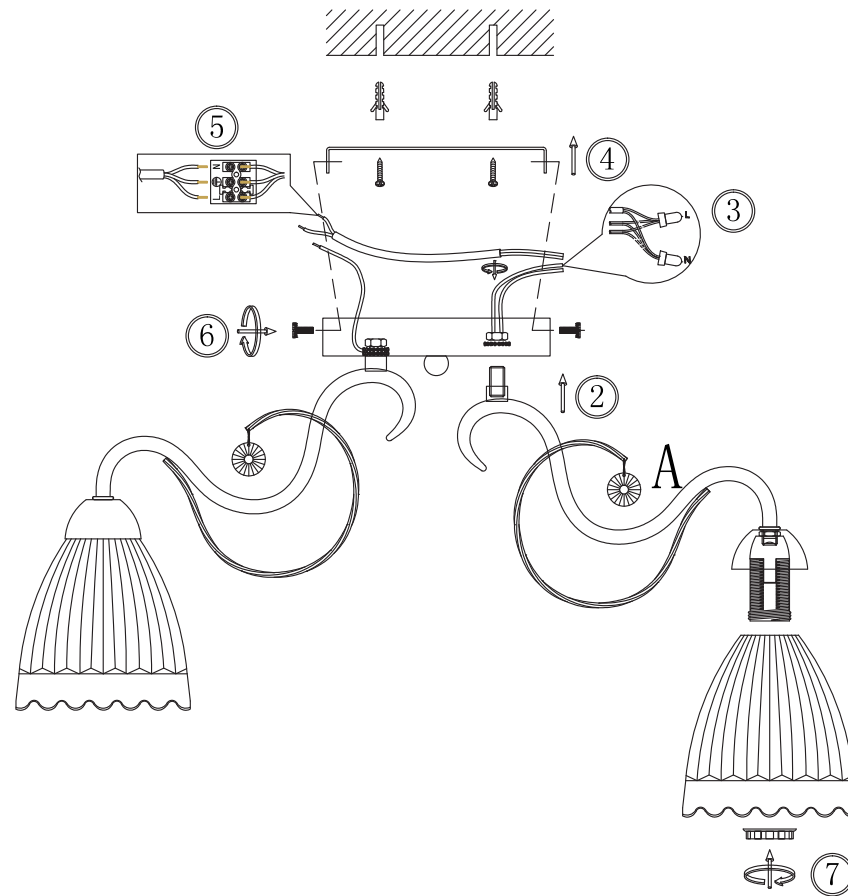

FREYA
TRADITION OF QUALITY

INSTRUCTION

MODEL: FR2757-PL-03-BZ
CHANDELIER

OFF

ON

3 x E14 (40W)

FREYA-LIGHT.COM