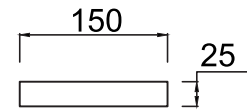

FREYA
TRADITION OF QUALITY

INSTRUCTION

MODEL: FR2757-PL-03-BZ
CHANDELIER

OFF

ON

3 x E14 (40W)

FREYA-LIGHT.COM