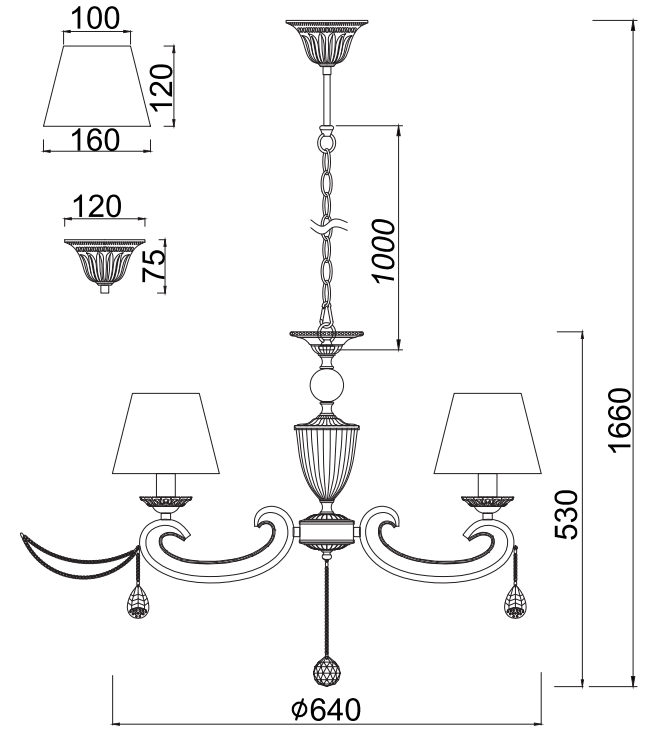

FREYA
TRADITION OF QUALITY

INSTRUCTION

MODEL: FR2904-PL-05-BZ

5 X E14 (40W)

FREYA-LIGHT.COM