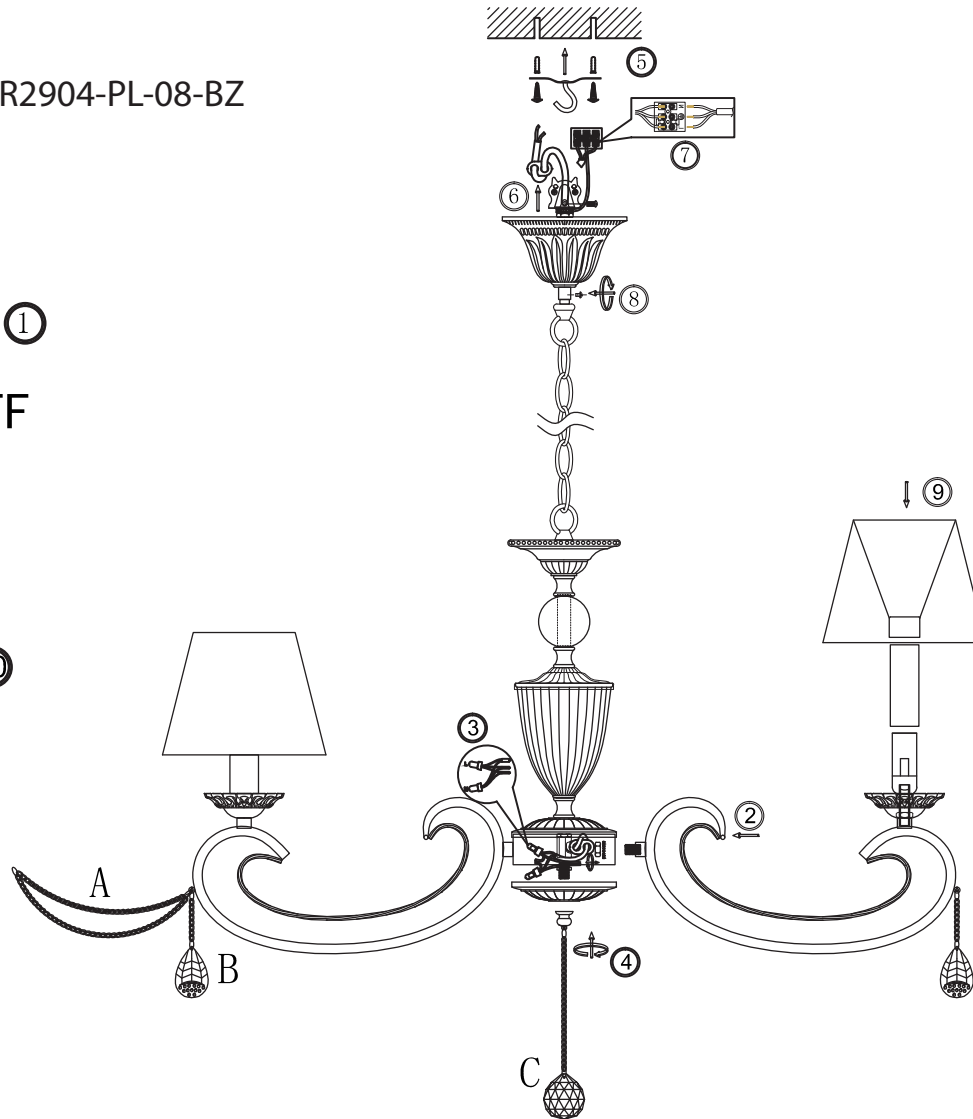

# INSTRUCTION

MODEL: FR2904-PL-08-BZ

8 X E14 (40W)

FREYA-LIGHT.COM