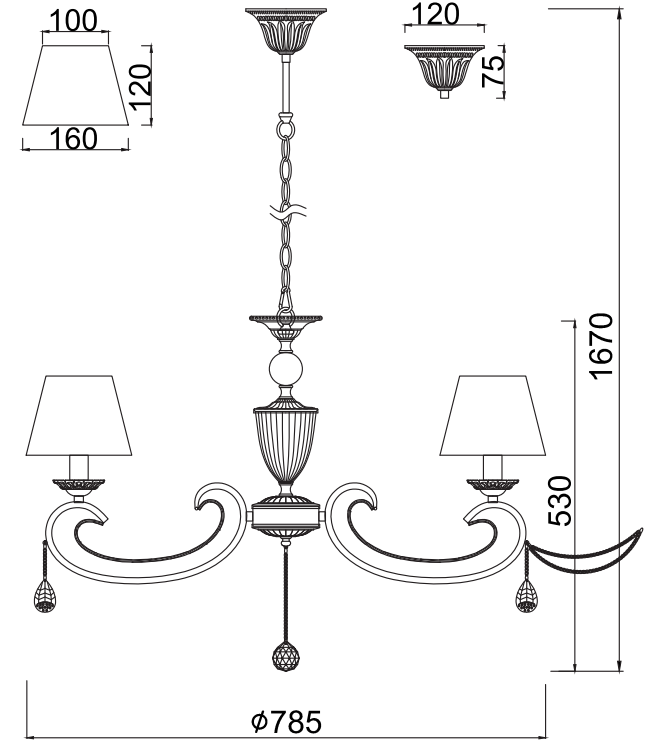

# INSTRUCTION

MODEL: FR2904-PL-08-BZ

8 X E14 (40W)

FREYA-LIGHT.COM