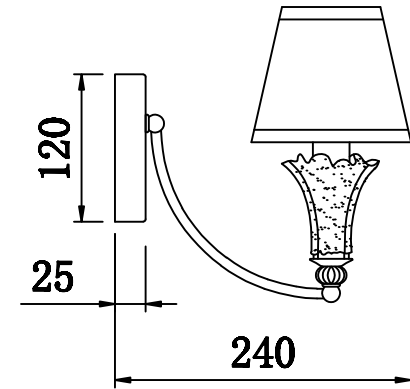

FREYA
TRADITION OF QUALITY

INSTRUCTION

MODEL: FR2984-WL-01-W
SCONCE

1 X E14 (60W)

FREYA-LIGHT.COM