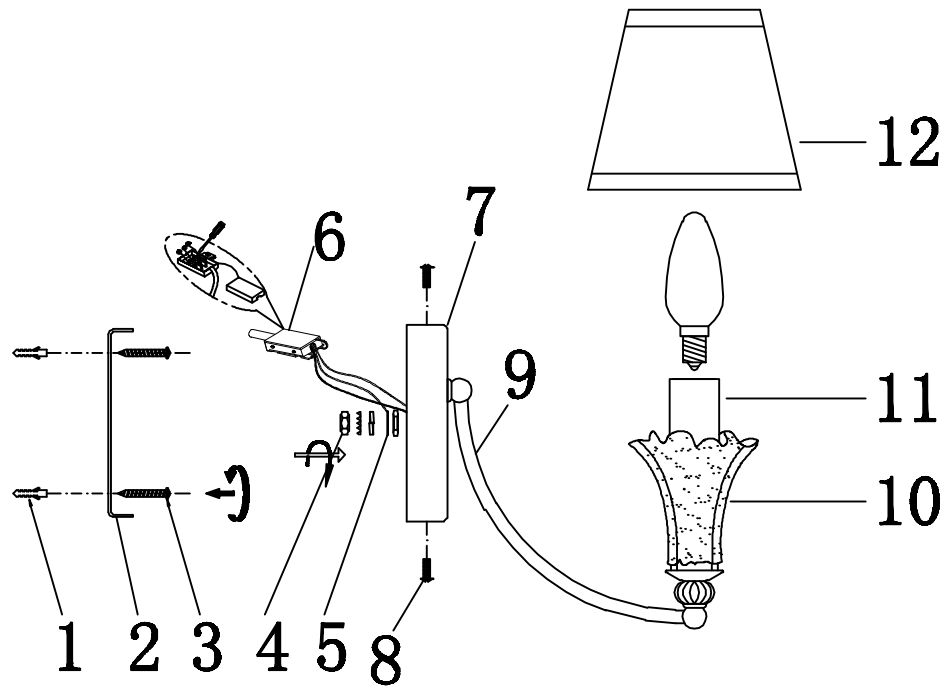

FREYA
TRADITION OF QUALITY

INSTRUCTION

MODEL: FR2984-WL-01-W
SCONCE

1 X E14 (60W)

FREYA-LIGHT.COM