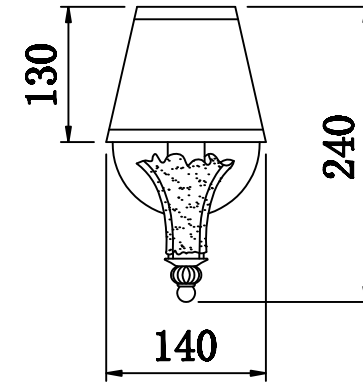

FREYA
TRADITION OF QUALITY

INSTRUCTION

MODEL: FR2984-WL-01-W
SCONCE

1 X E14 (60W)

FREYA-LIGHT.COM