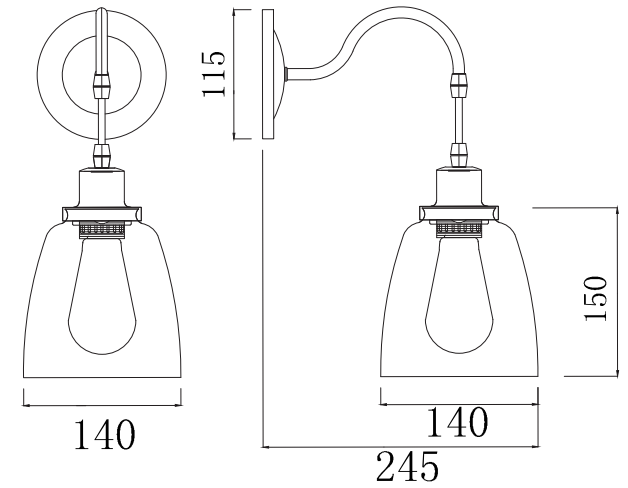

FREYA
TRADITION OF QUALITY

INSTRUCTION

MODEL: FR4167-WL-01-BL
SCONCE

 1 X E27 (60W)

FREYA-LIGHT.COM