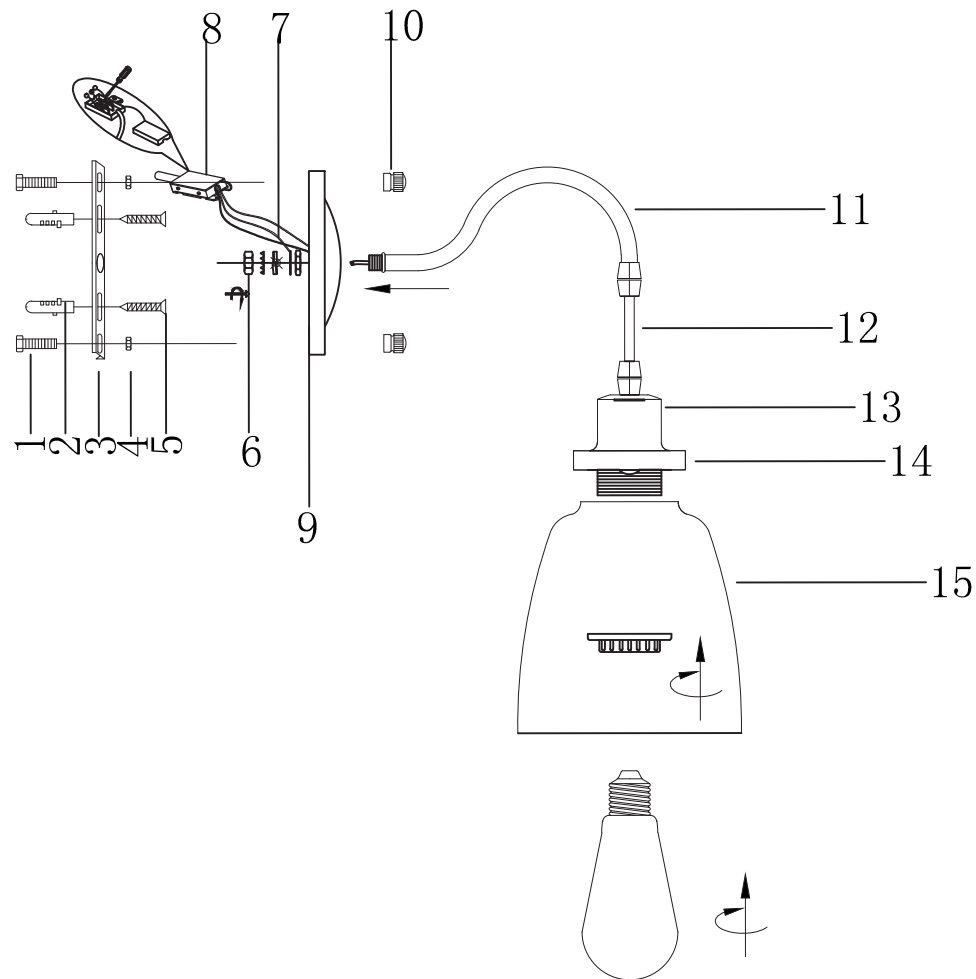

FREYA
TRADITION OF QUALITY

INSTRUCTION

MODEL: FR4167-WL-01-BL
SCONCE

 1 X E27 (60W)

FREYA-LIGHT.COM