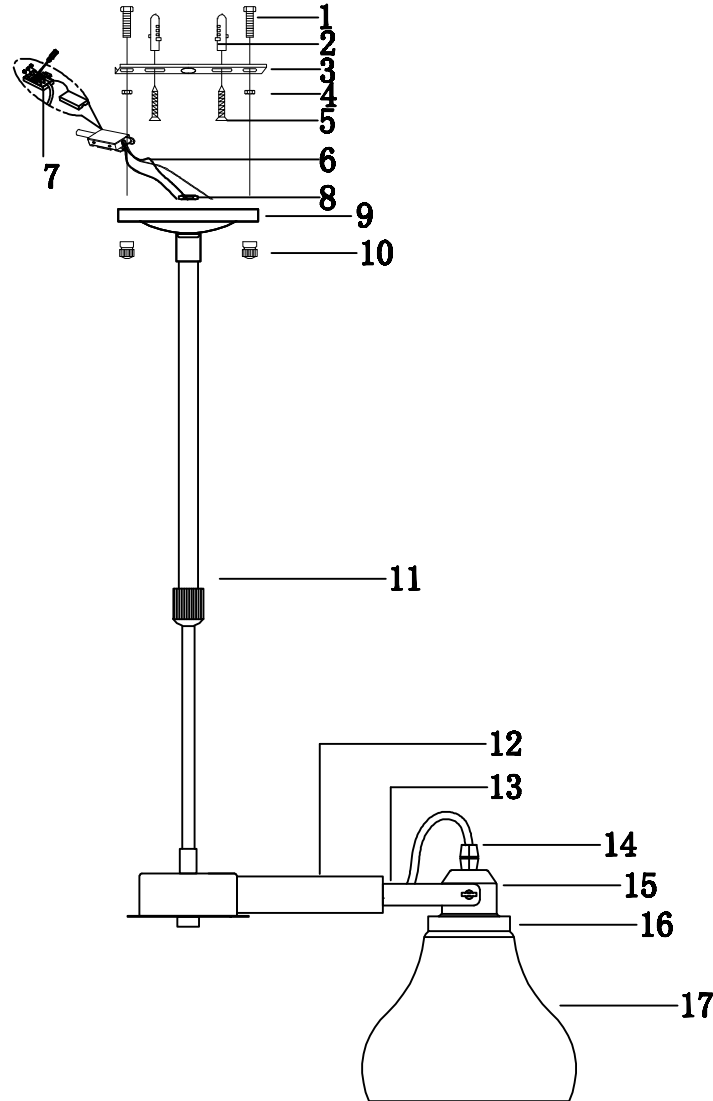

FREYA
TRADITION OF QUALITY

INSTRUCTION

MODEL: FR4171-PL-03-B
CHANDELIER

3 X E27 (60W)

FREYA-LIGHT.COM