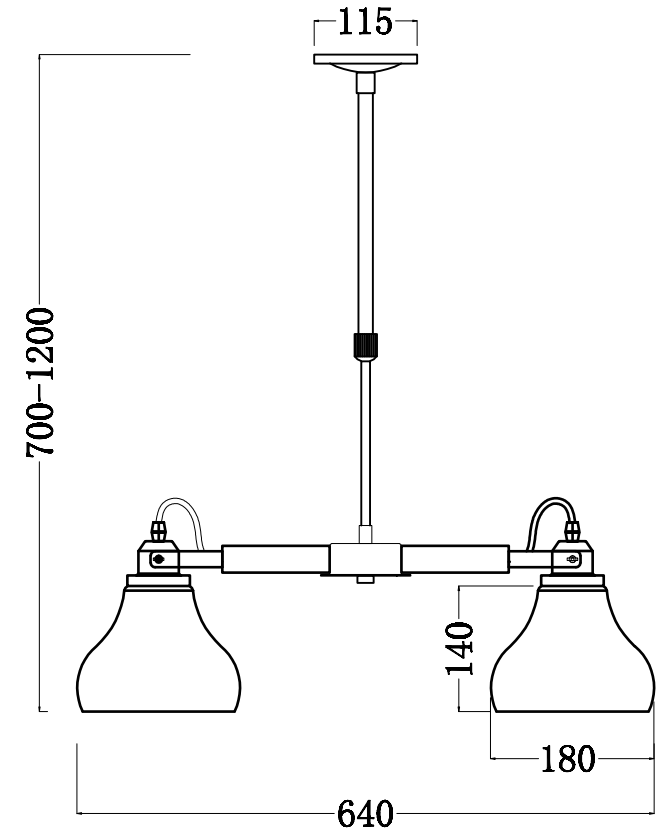

FREYA
TRADITION OF QUALITY

INSTRUCTION

MODEL: FR4171-PL-03-B
CHANDELIER

3 X E27 (60W)

FREYA-LIGHT.COM