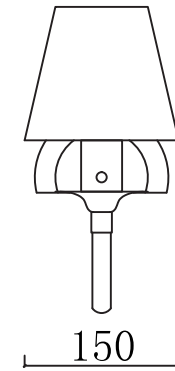

FREYA
TRADITION OF QUALITY

INSTRUCTION

MODEL: FR4402-WL-01-BL
SCONCE

1 X E14 (60W)

FREYA-LIGHT.COM