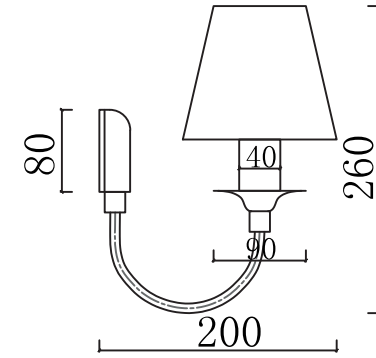

FREYA
TRADITION OF QUALITY

INSTRUCTION

MODEL: FR4402-WL-01-BL
SCONCE

1 X E14 (60W)

FREYA-LIGHT.COM