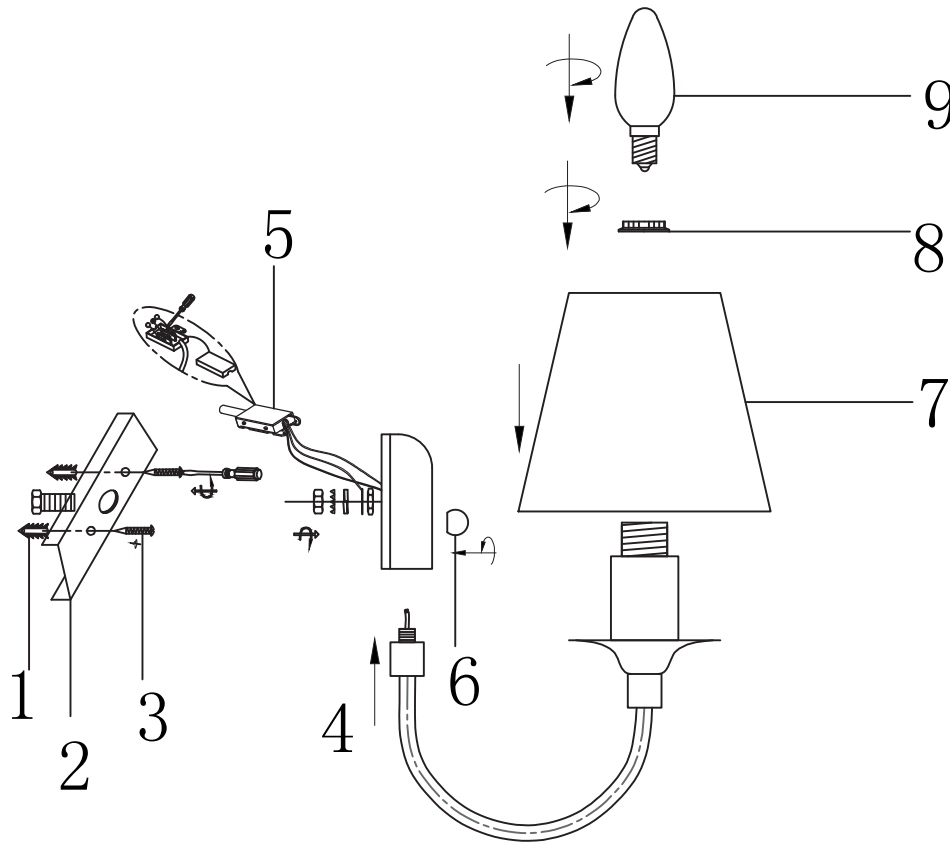

FREYA
TRADITION OF QUALITY

INSTRUCTION

MODEL: FR4402-WL-01-BL
SCONCE

1 X E14 (60W)

FREYA-LIGHT.COM