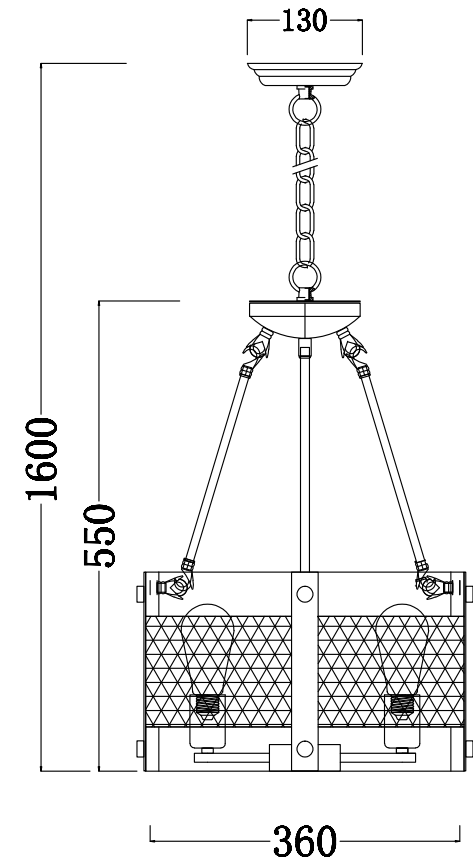

FREYA
TRADITION OF QUALITY

INSTRUCTION

MODEL: FR4561-PL-03-B
CHANDELIER

3 X E27 (60W)

FREYA-LIGHT.COM