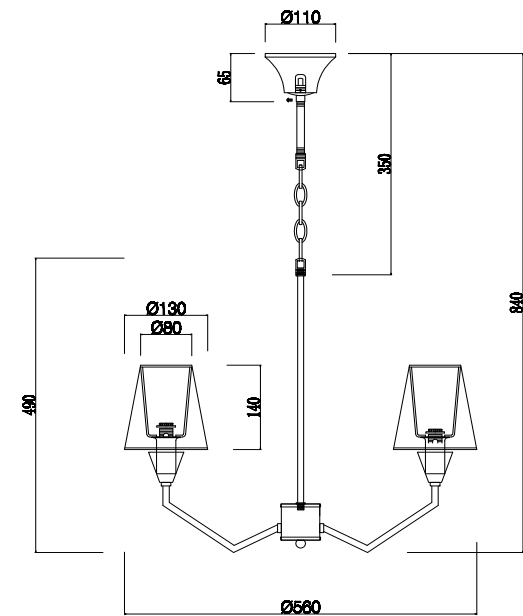

FREYA
TRADITION OF QUALITY

Instruction

FR5001PL-05B

5 x E14 (40W)

Model: FR5001PL-05B
Collection: Modern
Series: Allegra

Ceiling Lamps