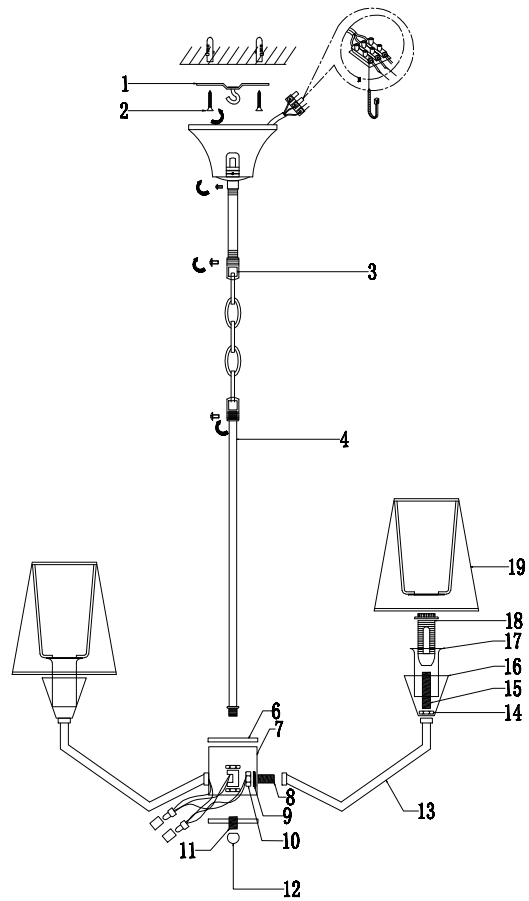

FREYA
TRADITION OF QUALITY

Instruction

FR5001PL-05B

5 x E14 (40W)

Model: FR5001PL-05B
Collection: Modern
Series: Allegra

Ceiling Lamps