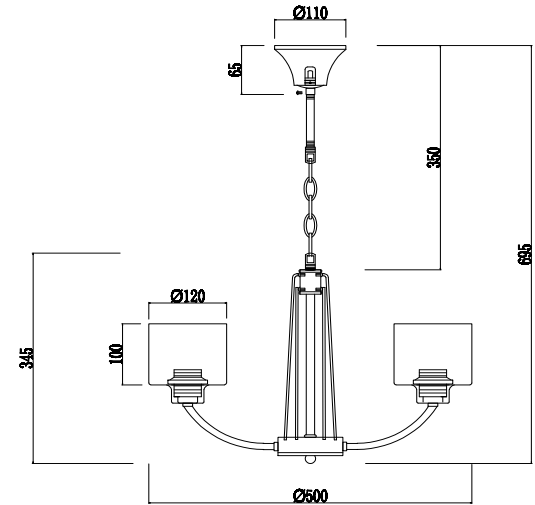

FREYA
TRADITION OF QUALITY

Instruction

FR5003PL-05B

5 x E27 (60W)

Model: FR5003PL-05B
Collection: Modern
Series: Teodora

Ceiling Lamps