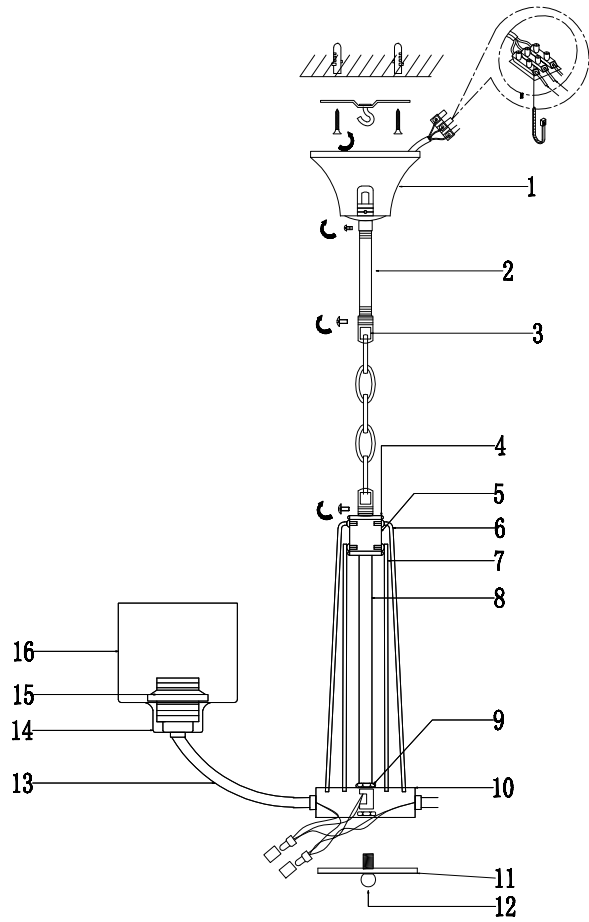

FREYA
TRADITION OF QUALITY

Instruction

FR5003PL-05B

5 x E27 (60W)

Model: FR5003PL-05B
Collection: Modern
Series: Teodora

Ceiling Lamps