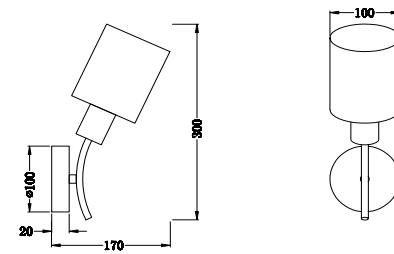

FREYA
TRADITION OF QUALITY

Instruction

FR5003WL-01N

1 x E14 (60W)

Model: FR5003WL-01N
Series: Vivian

Wall Lamps