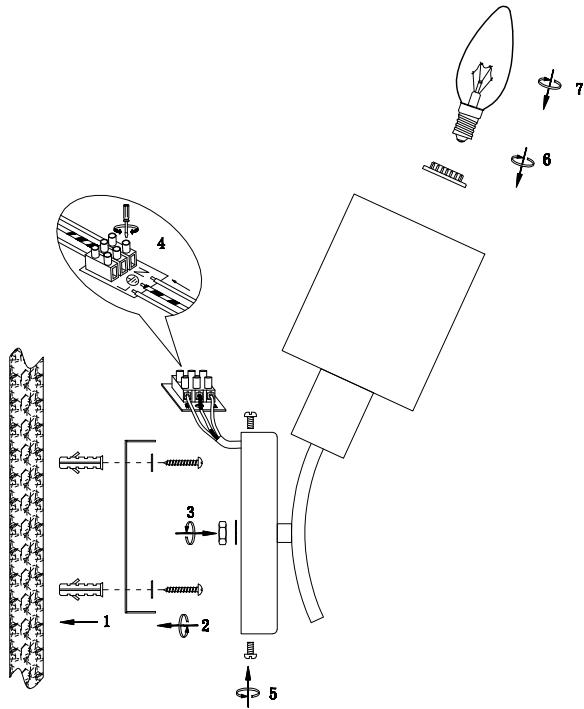

FREYA
TRADITION OF QUALITY

Instruction

FR5003WL-01N

1 x E14 (60W)

Model: FR5003WL-01N
Series: Vivian

Wall Lamps