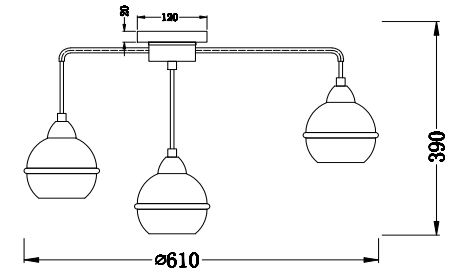

FREYA
TRADITION OF QUALITY

Instruction

FR5004CL-07W

7 x E14 (28W)

Recommended to use with LED bulbs

Model: FR5004CL-07W
Collection: Modern
Series: Tommasa

Ceiling Lamps