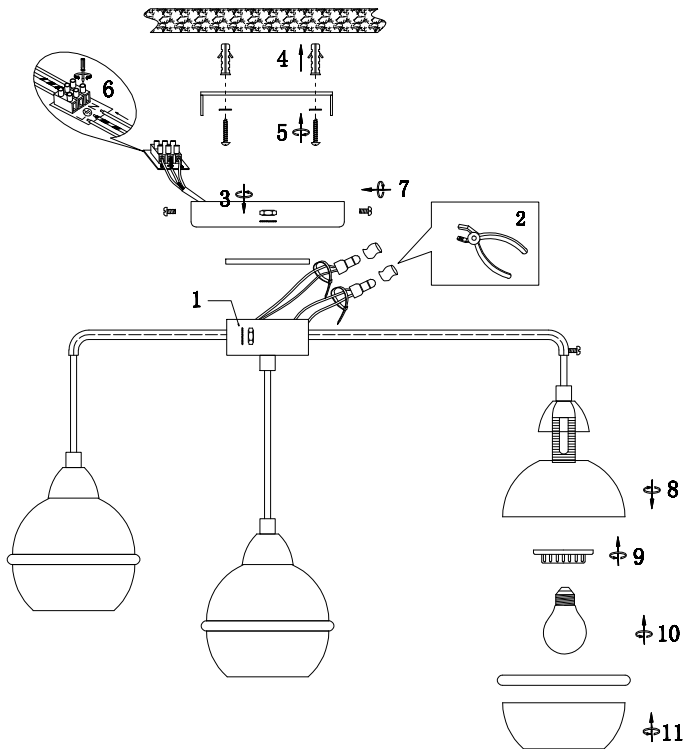

FREYA
TRADITION OF QUALITY

Instruction

FR5004CL-07W

7 x E14 (28W)

Recommended to use with LED bulbs

Model: FR5004CL-07W
Collection: Modern
Series: Tommasa

Ceiling Lamps