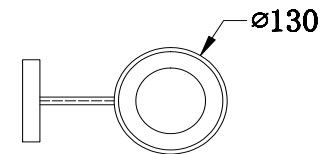

FREYA
TRADITION OF QUALITY

Instruction

FR5004WL-01W

1 x E14 (4W)

Recommended to use with LED bulbs

Model: FR5004WL-01W

Collection: Modern

Series: Tommasa