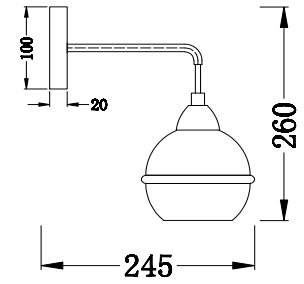

FREYA
TRADITION OF QUALITY

Instruction

FR5004WL-01W

1 x E14 (4W)

Recommended to use with LED bulbs

Model: FR5004WL-01W

Collection: Modern

Series: Tommasa