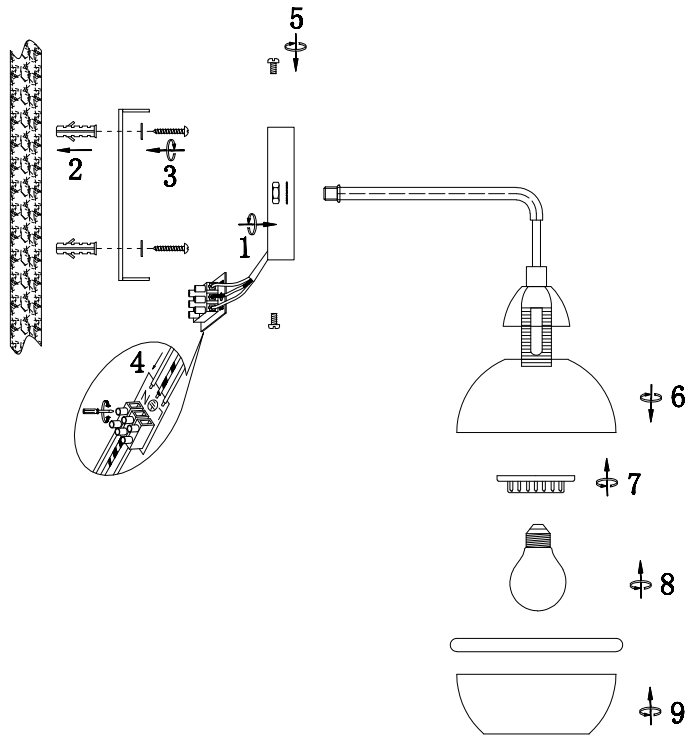

FREYA
TRADITION OF QUALITY

Instruction

FR5004WL-01W

1 x E14 (4W)

Recommended to use with LED bulbs

Model: FR5004WL-01W

Collection: Modern

Series: Tommasa