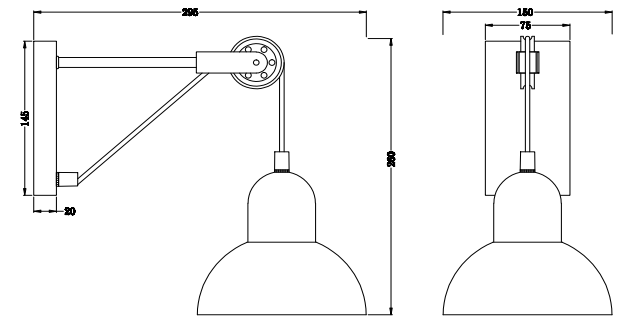

# Instruction

FR5008WL-01GR

1 x E27 (60W)

Model: FR5008WL-01GR

Series: Luisa

Wall Lamps