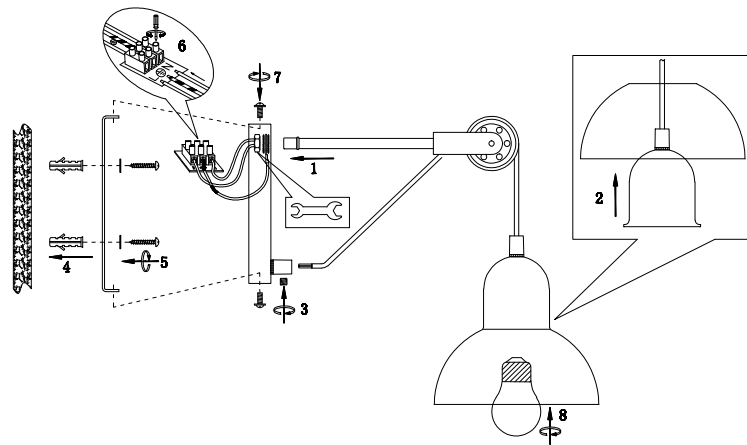

# Instruction

FR5008WL-01GR

1 x E27 (60W)

Model: FR5008WL-01GR

Series: Luisa

Wall Lamps