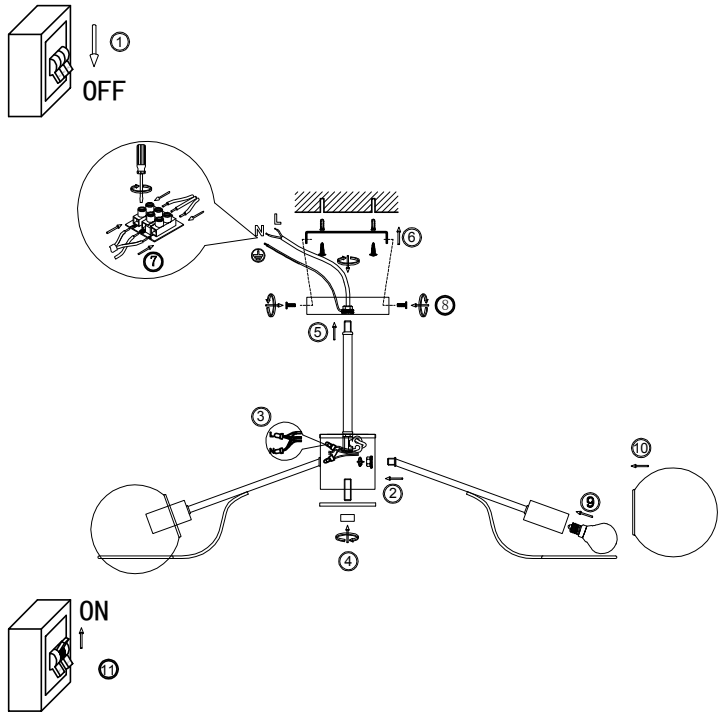

# Instruction

FR5014PL-08CH

8 x E14 (40W)

Model: FR5014PL-08CH  
Series: Sally

Ceiling Lamps