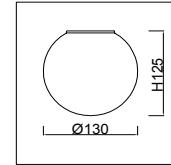

# Instruction

FR5014PL-08CH

8 x E14 (40W)

Model: FR5014PL-08CH  
Series: Sally

Ceiling Lamps