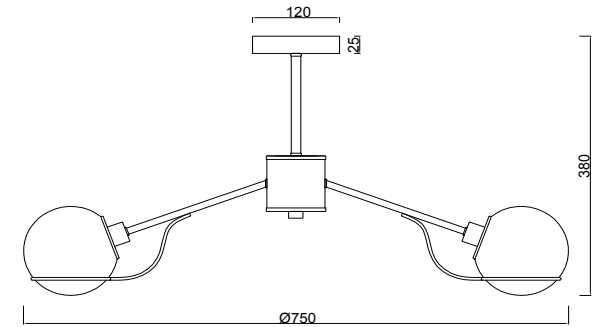

# Instruction

FR5014PL-08CH

8 x E14 (40W)

Model: FR5014PL-08CH  
Series: Sally

Ceiling Lamps