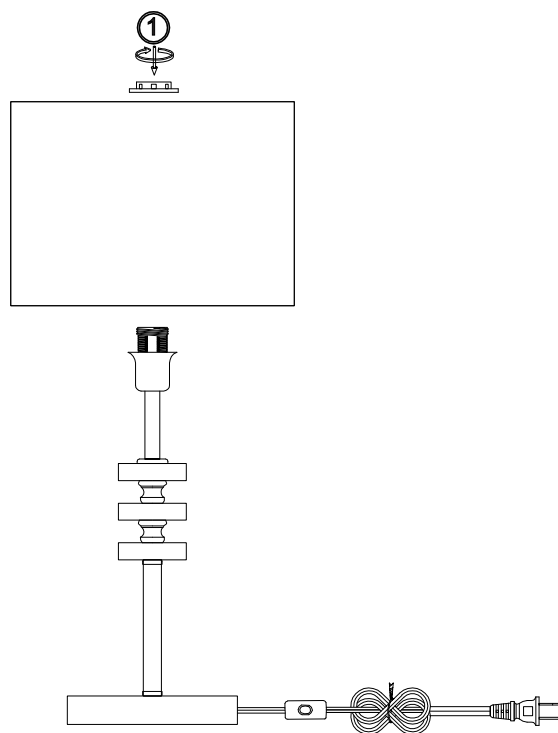

# Instruction

FR5015TL-01G

1 x E14 (40W)

Model: FR5015TL-01G

Series: Tiana

Table Lamps