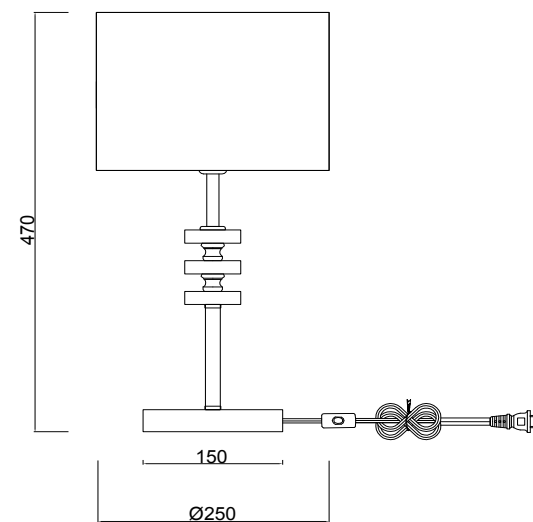

# Instruction

FR5015TL-01G

1 x E14 (40W)

Model: FR5015TL-01G

Series: Tiana

Table Lamps