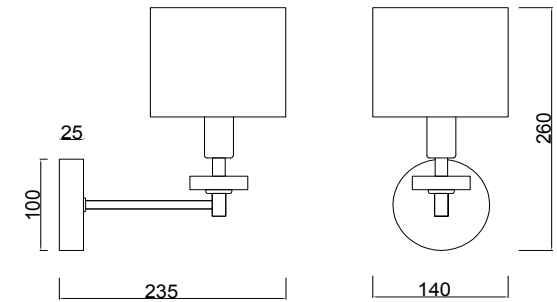

FREYA
TRADITION OF QUALITY

Instruction

FR5015WL-01G

1 x E14 (40W)

Model: FR5015WL-01G

Series: Tiana

Wall Lamps