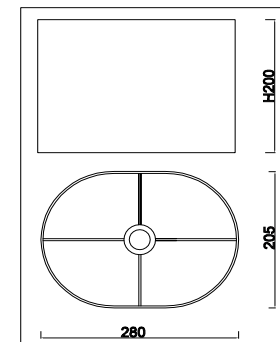

Instruction

FR5016TL-01CH

1 x E14 (40W)

Model: FR5016TL-01CH

Series: Elin

Table Lamps