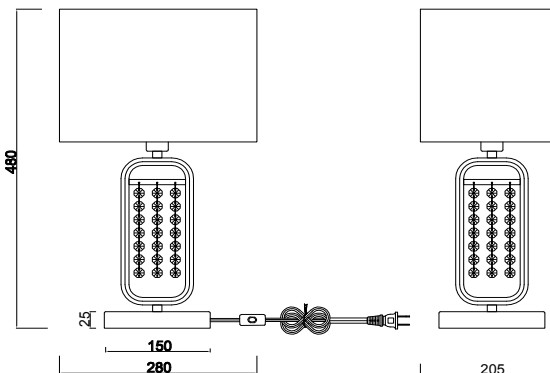

Instruction

FR5016TL-01CH

1 x E14 (40W)

Model: FR5016TL-01CH

Series: Elin

Table Lamps