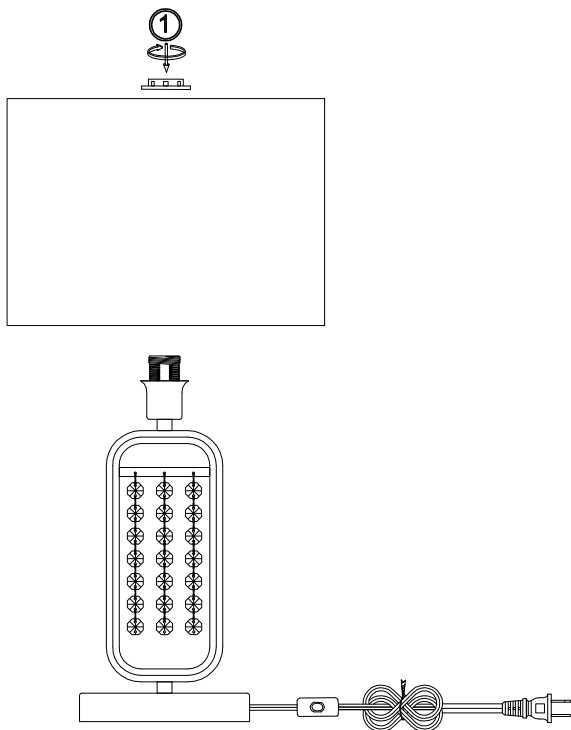

Instruction

FR5016TL-01CH

1 x E14 (40W)

Model: FR5016TL-01CH

Series: Elin

Table Lamps